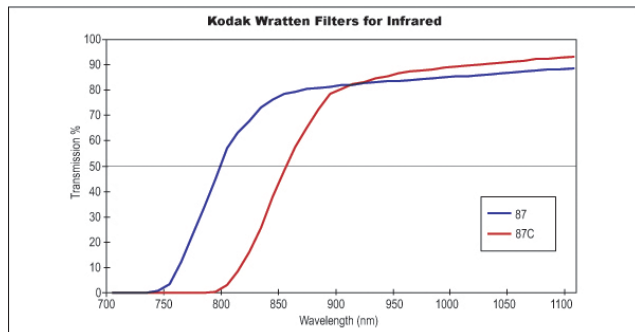

75.0 x 75.0

Length (mm):

75.00

Thickness (mm):

0.10

Width (mm):

75.00

Optical Properties

Glass/Filter Number:

12.00

Substrate: ☐

Wratten 2

Coating:

Uncoated

Color:

Yellow

Regulatory Compliance

RoHS 2015:

Compliant

Reach 223:

Compliant

Certificate of Conformance:

[View](#)

Product Details

- Ideal for Color Correction and Attenuation
- IR Filters Have No Transmittance from 400 - 700nm
- [Powder-Free Latex Gloves](#) Available for Handling

Kodak Wratten Filters are ideal for color correction and attenuation in photography, astronomy, and industrial machine vision applications. These filters are designed with several layers of gel containing dyes, a gel inner layer, and a polyurethane topcoat. When handling these filters, [powder-free latex gloves](#) or [fingercots](#) are recommended and the filters should only be handled by the edges or corners to avoid damage. Kodak Wratten Filters can be easily scratched or contaminated and should be stored in their original packaging when not in use. These filters are available in a range of visible colors or Infrared with no transmittance from 400 - 700nm.

Note: Storage in humid environments can cause the filters to cloud. Do not exceed temperatures beyond 50°C for extended periods of time.

Technical Information