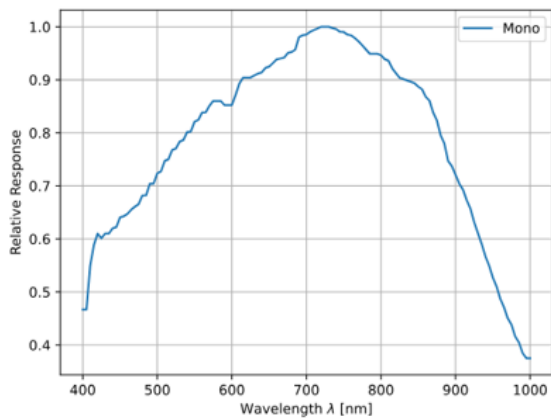

- USB 3.0 with SONY Pregius S Sensors up to 24MP and 160 fps
- Proven Compact Housing (29 x 29mm)
- Powerful Computer Vision Feature Set with Optional Beyond Features
- [Basler ace USB 3.0 Cameras](#) Also Available

Basler ace2 USB 3.0 Cameras are available in two versions that provide optimized hardware design, proven compact and robust housing, and state of the art CMOS sensor technology with excellent image quality from Sony's 2nd-Gen Pregius, 3rd-Gen STARVIS, or the latest 4th-Gen Pregius S sensors. These second-generation Ace cameras include all of the components of the first-generation Ace cameras along with integrated features such as a status LED, removable IR cut filter, and robust MB connector. The Basler ace2 USB 3.0 Camera Basic version offers excellent price to performance ratio with powerful Computer Vision feature set, while the Pro version unlocks unique advanced Beyond features such as Pixel Beyond and Compression Beyond for maximum performance to meet with demanding application requirements. These cameras include the industry proven Basler Pylon SDK Software and Driver and conform to GenICam (USB3 Vision) standards, making them a fast and cost-effective solution to software integration. Basler ace2 Cameras are available in both USB 3.0 and GigE interfaces and are ideal for a wide range of applications such as factory automation and industrial robotics.

Technical Information

IMX676 Sensor QE Curve