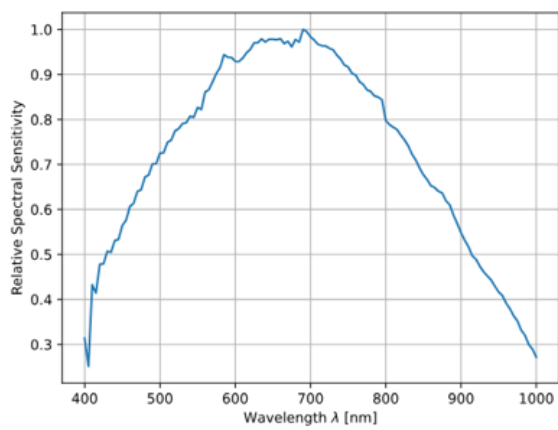

IMX900 Sensor QE Curve