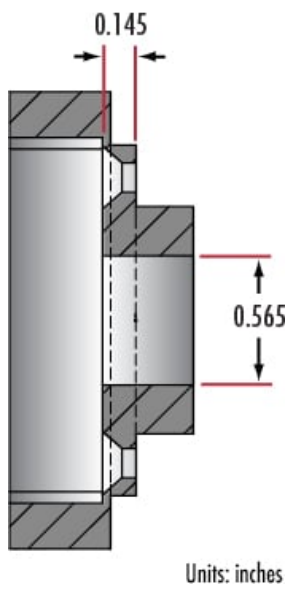

Regulatory Compliance

Compliant

RoHS 2015:

Compliant

Reach 224:

[View](#)

[Certificate of Conformance:](#)

Product Details

- Direct Replacement for 150W Halogen Illuminators
- 50% Power Savings Compared To Halogen Source
- More than 60,000 Hour LED Lifetime
- For Use with [Fiber Optic Light Guides](#)

SugarCUBE™ LED Illuminators have an output of up to 1700 lumens and are ideal replacements for standard halogen illuminators because LED illuminators last up to 60 times longer than halogen bulbs and never need to be replaced. These illuminators are controllable manually through controls on the front of the unit or via RS-232 for easy integration into computer controlled systems. Optional, easy-to-operate software is also available.

Available with red, green, blue, white, or white options, SugarCUBE™ LED Illuminators fulfill a wide range of machine vision applications. The standard white unit offers an output power of greater than 1450 lumens and a radiant flux of 1200mW. A fiber optic adapter required to connect a light guide to the illuminator.

Technical Information

#66-308