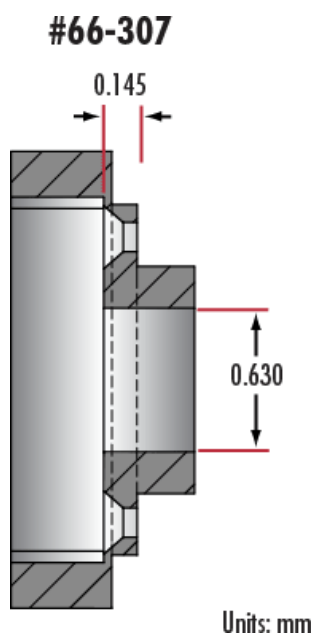

Regulatory Compliance

Compliant **RoHS 2015:**

Compliant **Reach 224:**

[View](#) **Certificate of Conformance:**

Product Details

- Direct Replacement for 150W Halogen Illuminators
- 50% Power Savings Compared To Halogen Source
- More than 60,000 Hour LED Lifetime
- For Use with [Fiber Optic Light Guides](#)

SugarCUBE™ LED Illuminators have an output of up to 1700 lumens and are ideal replacements for standard halogen illuminators because LED illuminators last up to 60 times longer than halogen bulbs and never need to be replaced. These illuminators are controllable manually through controls on the front of the unit or via RS-232 for easy integration into computer controlled systems. Optional, easy-to-operate software is also available.

Available with red, green, blue, white, or white options, SugarCUBE™ LED Illuminators fulfill a wide range of machine vision applications. The standard white unit offers an output power of greater than 1450 lumens and a radiant flux of 1200mW. A fiber optic adapter required to connect a light guide to the illuminator.

Technical Information

Stock Number	Description	Shoulder Diameter (Inches)	Ferrule Diameter (Inches)	Compatible Illuminator	Compatible Light Guide
#66-301	SugarCUBE™ Light Guide Adapter - 50	0.752	0.564	Red, Green, Blue, White, Ultra White	54-210, 39-826, 58-839, 54-174, 38-659, 39-369, 39-370, 39-371 <i>Ultra White MUST use liquid light guides</i>
#66-302	SugarCUBE™ Light Guide Adapter - 52	0.877	0.564	Red, Green, Blue, White, Ultra White	54-210, 39-826, 58-839, 54-174, 38-659, 39-369, 39-370, 39-371 <i>Ultra White MUST use liquid light guides</i>
#66-303	SugarCUBE™ Light Guide Adapter - 53	1.505	0.439	Red, Green, Blue, White	
#66-304	SugarCUBE™ Light Guide Adapter - 56	0.207	0.19	Red, Green, Blue, White	54-199, 42-344, 39-365, 42-345, 40-644, 39-366
#66-305	SugarCUBE™ Light Guide Adapter - 57	0.255	0.19	Red, Green, Blue, White	54-199, 42-344, 39-365, 42-345, 40-644, 39-366
#66-306	SugarCUBE™ Light Guide Adapter - 58	0.424	0.314	Red, Green, Blue, White	54-202, 53-045, 40-639, 42-346, 42-347, 39-367, 39-368, 53-689, 53-692, 53-690, 53-693, 53-691, 53-694
#66-307	SugarCUBE™ Light Guide Adapter - 65	1.52	0.63	Red, Green, Blue, White	54-212
#66-308	SugarCUBE™ Light Guide Adapter - 66	1.52	0.565	Red, Green, Blue, White	54-210, 39-826, 58-839, 54-174, 38-659, 39-369, 39-370, 39-371
#13-536	SugarCUBE™ Light Guide Adapter - 3mm	0.57	0.314	Red, Green, Blue, White, Ultra White	54-202, 53-045, 40-639, 42-346, 42-347, 39-367, 39-368, 53-689, 53-692, 53-690, 53-693, 53-691, 53-694 <i>Ultra White MUST use liquid light guides</i>
#13-537	SugarCUBE™ Light Guide Adapter - 5mm	0.455	0.314	Red, Green, Blue, White, Ultra White	54-202, 53-045, 40-639, 42-346, 42-347, 39-367, 39-368, 53-689, 53-692, 53-690, 53-693, 53-691, 53-694 <i>Ultra White MUST use liquid light guides</i>