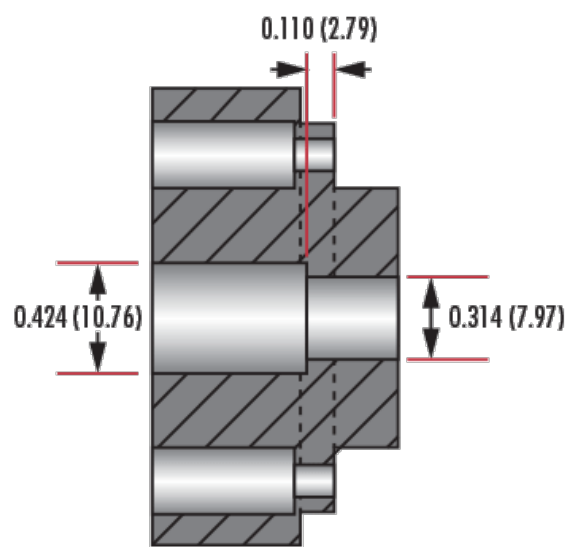

#### Physical & Mechanical Properties

0.314"      Ferrule Diameter (inches):

0.424"      Shoulder Diameter (inches):

## Technical Information

#66-306

Units: inches (mm)

Stock Number	Description	Shoulder Diameter (Inches)	Ferrule Diameter (Inches)	Compatible Illuminator	Compatible Light Guide
#66-301	SugarCUBE™ Light Guide Adapter - 50	0.752	0.564	Red, Green, Blue, White, Ultra White	54-210, 39-826, 58-839, 54-174, 38-659, 39-369, 39-370, 39-371 Ultra White MUST use liquid light guides
#66-302	SugarCUBE™ Light Guide Adapter - 52	0.877	0.564	Red, Green, Blue, White, Ultra White	54-210, 39-826, 58-839, 54-174, 38-659, 39-369, 39-370, 39-371 Ultra White MUST use liquid light guides
#66-303	SugarCUBE™ Light Guide Adapter - 53	1.505	0.439	Red, Green, Blue, White	
#66-304	SugarCUBE™ Light Guide Adapter - 56	0.207	0.19	Red, Green, Blue, White	54-199, 42-344, 39-365, 42-345, 40-644, 39-366
#66-305	SugarCUBE™ Light Guide Adapter - 57	0.255	0.19	Red, Green, Blue, White	54-199, 42-344, 39-365, 42-345, 40-644, 39-366
#66-306	SugarCUBE™ Light Guide Adapter - 58	0.424	0.314	Red, Green, Blue, White	54-202, 53-045, 40-639, 42-346, 42-347, 39-367, 39-368, 53-689, 53-692, 53-690, 53-693, 53-691, 53-694
#66-307	SugarCUBE™ Light Guide Adapter - 65	1.52	0.63	Red, Green, Blue, White	54-212
#66-308	SugarCUBE™ Light Guide Adapter - 66	1.52	0.565	Red, Green, Blue, White	54-210, 39-826, 58-839, 54-174, 38-659, 39-369, 39-370, 39-371
#13-536	SugarCUBE™ Light Guide Adapter - 3mm	0.57	0.314	Red, Green, Blue, White, Ultra White	54-202, 53-045, 40-639, 42-346, 42-347, 39-367, 39-368, 53-689, 53-692, 53-690, 53-693, 53-691, 53-694 Ultra White MUST use liquid light guides
#13-537	SugarCUBE™ Light Guide Adapter - 5mm	0.455	0.314	Red, Green, Blue, White, Ultra White	54-202, 53-045, 40-639, 42-346, 42-347, 39-367, 39-368, 53-689, 53-692, 53-690, 53-693, 53-691, 53-694 Ultra White MUST use liquid light guides