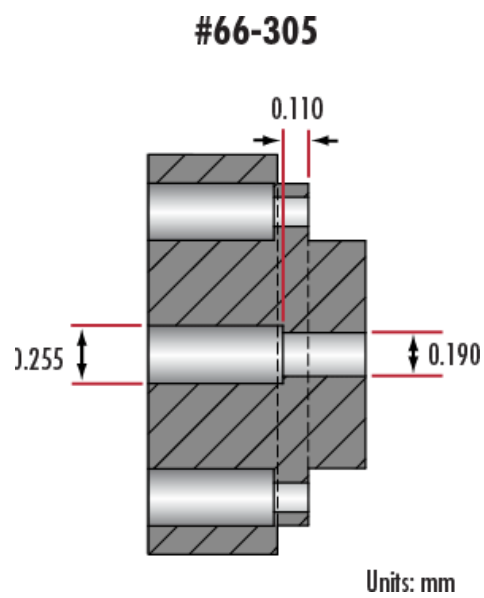

Regulatory Compliance

Compliant **RoHS 2015:**

Compliant **Reach 224:**

[View](#) **Certificate of Conformance:**

Product Details

- Direct Replacement for 150W Halogen Illuminators
- 50% Power Savings Compared To Halogen Source
- More than 60,000 Hour LED Lifetime
- For Use with [Fiber Optic Light Guides](#)

SugarCUBE™ LED Illuminators have an output of up to 1700 lumens and are ideal replacements for standard halogen illuminators because LED illuminators last up to 60 times longer than halogen bulbs and never need to be replaced. These illuminators are controllable manually through controls on the front of the unit or via RS-232 for easy integration into computer controlled systems. Optional, easy-to-operate software is also available.

Available with red, green, blue, white, or white options, SugarCUBE™ LED Illuminators fulfill a wide range of machine vision applications. The standard white unit offers an output power of greater than 1450 lumens and a radiant flux of 1200mW. A fiber optic adapter required to connect a light guide to the illuminator.

Technical Information

Stock Number	Description	Shoulder Diameter (Inches)	Ferrule Diameter (Inches)	Compatible Illuminator	Compatible Light Guide
#66-301	SugarCUBE™ Light Guide Adapter - 50	0.752	0.564	Red, Green, Blue, White, Ultra White	54-210, 39-826, 58-839, 54-174, 38-659, 39-369, 39-370, 39-371 Ultra White MUST use liquid light guides
#66-302	SugarCUBE™ Light Guide Adapter - 52	0.877	0.564	Red, Green, Blue, White, Ultra White	54-210, 39-826, 58-839, 54-174, 38-659, 39-369, 39-370, 39-371 Ultra White MUST use liquid light guides
#66-303	SugarCUBE™ Light Guide Adapter - 53	1.505	0.439	Red, Green, Blue, White	
#66-304	SugarCUBE™ Light Guide Adapter - 56	0.207	0.19	Red, Green, Blue, White	54-199, 42-344, 39-365, 42-345, 40-644, 39-366
#66-305	SugarCUBE™ Light Guide Adapter - 57	0.255	0.19	Red, Green, Blue, White	54-199, 42-344, 39-365, 42-345, 40-644, 39-366
#66-306	SugarCUBE™ Light Guide Adapter - 58	0.424	0.314	Red, Green, Blue, White	54-202, 53-045, 40-639, 42-346, 42-347, 39-367, 39-368, 53-689, 53-692, 53-690, 53-693, 53-691, 53-694
#66-307	SugarCUBE™ Light Guide Adapter - 65	1.52	0.63	Red, Green, Blue, White	54-212
#66-308	SugarCUBE™ Light Guide Adapter - 66	1.52	0.565	Red, Green, Blue, White	54-210, 39-826, 58-839, 54-174, 38-659, 39-369, 39-370, 39-371
#13-536	SugarCUBE™ Light Guide Adapter - 3mm	0.57	0.314	Red, Green, Blue, White, Ultra White	54-202, 53-045, 40-639, 42-346, 42-347, 39-367, 39-368, 53-689, 53-692, 53-690, 53-693, 53-691, 53-694 Ultra White MUST use liquid light guides
#13-537	SugarCUBE™ Light Guide Adapter - 5mm	0.455	0.314	Red, Green, Blue, White, Ultra White	54-202, 53-045, 40-639, 42-346, 42-347, 39-367, 39-368, 53-689, 53-692, 53-690, 53-693, 53-691, 53-694 Ultra White MUST use liquid light guides