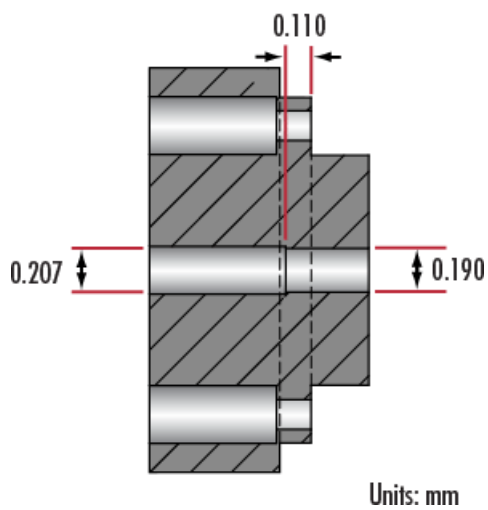

Regulatory Compliance

Compliant **RoHS 2015:**

Compliant **Reach 224:**

[View](#) **Certificate of Conformance:**

Product Details

- Direct Replacement for 150W Halogen Illuminators
- 50% Power Savings Compared To Halogen Source
- More than 60,000 Hour LED Lifetime
- For Use with [Fiber Optic Light Guides](#)

SugarCUBE™ LED Illuminators have an output of up to 1700 lumens and are ideal replacements for standard halogen illuminators because LED illuminators last up to 60 times longer than halogen bulbs and never need to be replaced. These illuminators are controllable manually through controls on the front of the unit or via RS-232 for easy integration into computer controlled systems. Optional, easy-to-operate software is also available.

Available with red, green, blue, white, or white options, SugarCUBE™ LED Illuminators fulfill a wide range of machine vision applications. The standard white unit offers an output power of greater than 1450 lumens and a radiant flux of 1200mW. A fiber optic adapter required to connect a light guide to the illuminator.

Technical Information

#66-304

Stock Number	Description	Shoulder Diameter (Inches)	Ferrule Diameter (Inches)	Compatible Illuminator	Compatible Light Guide
#66-301	SugarCUBE™ Light Guide Adapter - 50	0.752	0.564	Red, Green, Blue, White, Ultra White	54-210, 39-826, 58-839, 54-174, 38-659, 39-369, 39-370, 39-371 <i>Ultra White MUST use liquid light guides</i>
#66-302	SugarCUBE™ Light Guide Adapter - 52	0.877	0.564	Red, Green, Blue, White, Ultra White	54-210, 39-826, 58-839, 54-174, 38-659, 39-369, 39-370, 39-371 <i>Ultra White MUST use liquid light guides</i>
#66-303	SugarCUBE™ Light Guide Adapter - 53	1.505	0.439	Red, Green, Blue, White	
#66-304	SugarCUBE™ Light Guide Adapter - 56	0.207	0.19	Red, Green, Blue, White	54-199, 42-344, 39-365, 42-345, 40-644, 39-366
#66-305	SugarCUBE™ Light Guide Adapter - 57	0.255	0.19	Red, Green, Blue, White	54-199, 42-344, 39-365, 42-345, 40-644, 39-366
#66-306	SugarCUBE™ Light Guide Adapter - 58	0.424	0.314	Red, Green, Blue, White	54-202, 53-045, 40-639, 42-346, 42-347, 39-367, 39-368, 53-689, 53-692, 53-690, 53-693, 53-691, 53-694
#66-307	SugarCUBE™ Light Guide Adapter - 65	1.52	0.63	Red, Green, Blue, White	54-212
#66-308	SugarCUBE™ Light Guide Adapter - 66	1.52	0.565	Red, Green, Blue, White	54-210, 39-826, 58-839, 54-174, 38-659, 39-369, 39-370, 39-371
#13-536	SugarCUBE™ Light Guide Adapter - 3mm	0.57	0.314	Red, Green, Blue, White, Ultra White	54-202, 53-045, 40-639, 42-346, 42-347, 39-367, 39-368, 53-689, 53-692, 53-690, 53-693, 53-691, 53-694 <i>Ultra White MUST use liquid light guides</i>
#13-537	SugarCUBE™ Light Guide Adapter - 5mm	0.455	0.314	Red, Green, Blue, White, Ultra White	54-202, 53-045, 40-639, 42-346, 42-347, 39-367, 39-368, 53-689, 53-692, 53-690, 53-693, 53-691, 53-694 <i>Ultra White MUST use liquid light guides</i>