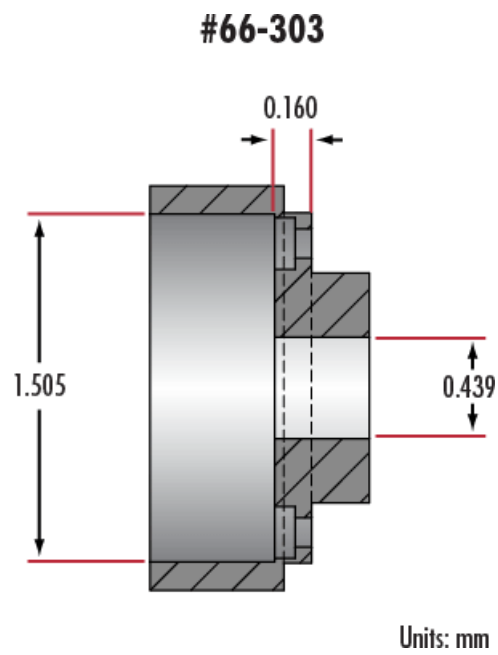

Regulatory Compliance

[Compliant](#) **RoHS 2015:**

[Compliant](#) **Reach 224:**

[View](#) **Certificate of Conformance:**

Product Details

- Direct Replacement for 150W Halogen Illuminators
- 50% Power Savings Compared To Halogen Source
- More than 60,000 Hour LED Lifetime
- For Use with [Fiber Optic Light Guides](#)

SugarCUBE™ LED Illuminators have an output of up to 1700 lumens and are ideal replacements for standard halogen illuminators because LED illuminators last up to 60 times longer than halogen bulbs and never need to be replaced. These illuminators are controllable manually through controls on the front of the unit or via RS-232 for easy integration into computer controlled systems. Optional, easy-to-operate software is also available.

Available with red, green, blue, white, or white options, SugarCUBE™ LED Illuminators fulfill a wide range of machine vision applications. The standard white unit offers an output power of greater than 1450 lumens and a radiant flux of 1200mW. A fiber optic adapter required to connect a light guide to the illuminator.

Technical Information