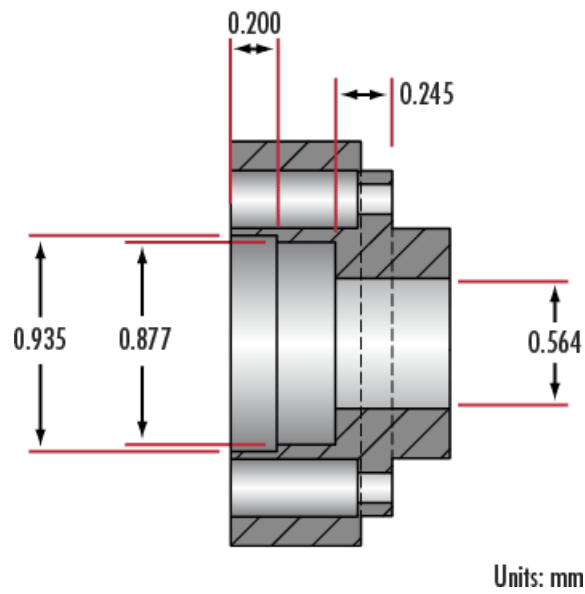

Regulatory Compliance

Compliant **RoHS 2015:**

Compliant **Reach 224:**

[View](#) **Certificate of Conformance:**

Product Details

- Direct Replacement for 150W Halogen Illuminators
- 50% Power Savings Compared To Halogen Source
- More than 60,000 Hour LED Lifetime
- For Use with [Fiber Optic Light Guides](#)

SugarCUBE™ LED Illuminators have an output of up to 1700 lumens and are ideal replacements for standard halogen illuminators because LED illuminators last up to 60 times longer than halogen bulbs and never need to be replaced. These illuminators are controllable manually through controls on the front of the unit or via RS-232 for easy integration into computer controlled systems. Optional, easy-to-operate software is also available.

Available with red, green, blue, white, or white options, SugarCUBE™ LED Illuminators fulfill a wide range of machine vision applications. The standard white unit offers an output power of greater than 1450 lumens and a radiant flux of 1200mW. A fiber optic adapter required to connect a light guide to the illuminator.

Technical Information

#66-302