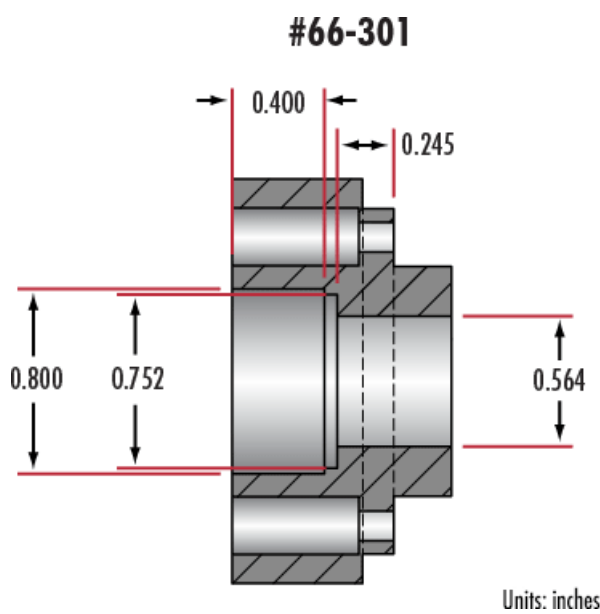

Regulatory Compliance

Compliant **RoHS 2015:**

Compliant **Reach 224:**

[View](#) **Certificate of Conformance:**

Product Details

- Direct Replacement for 150W Halogen Illuminators
- 50% Power Savings Compared To Halogen Source
- More than 60,000 Hour LED Lifetime
- For Use with [Fiber Optic Light Guides](#)

SugarCUBE™ LED Illuminators have an output of up to 1700 lumens and are ideal replacements for standard halogen illuminators because LED illuminators last up to 60 times longer than halogen bulbs and never need to be replaced. These illuminators are controllable manually through controls on the front of the unit or via RS-232 for easy integration into computer controlled systems. Optional, easy-to-operate software is also available.

Available with red, green, blue, white, or white options, SugarCUBE™ LED Illuminators fulfill a wide range of machine vision applications. The standard white unit offers an output power of greater than 1450 lumens and a radiant flux of 1200mW. A fiber optic adapter required to connect a light guide to the illuminator.

Technical Information

Stock Number	Description	Shoulder Diameter (Inches)	Ferrule Diameter (Inches)	Compatible Illuminator	Compatible Light Guide
#66-301	SugarCUBE™ Light Guide Adapter - 50	0.752	0.564	Red, Green, Blue, White, Ultra White	54-210, 39-826, 58-839, 54-174, 38-659, 39-369, 39-370, 39-371 <i>Ultra White MUST use liquid light guides</i>
#66-302	SugarCUBE™ Light Guide Adapter - 52	0.877	0.564	Red, Green, Blue, White, Ultra White	54-210, 39-826, 58-839, 54-174, 38-659, 39-369, 39-370, 39-371 <i>Ultra White MUST use liquid light guides</i>
#66-303	SugarCUBE™ Light Guide Adapter - 53	1.505	0.439	Red, Green, Blue, White	
#66-304	SugarCUBE™ Light Guide Adapter - 56	0.207	0.19	Red, Green, Blue, White	54-199, 42-344, 39-365, 42-345, 40-644, 39-366
#66-305	SugarCUBE™ Light Guide Adapter - 57	0.255	0.19	Red, Green, Blue, White	54-199, 42-344, 39-365, 42-345, 40-644, 39-366
#66-306	SugarCUBE™ Light Guide Adapter - 58	0.424	0.314	Red, Green, Blue, White	54-202, 53-045, 40-639, 42-346, 42-347, 39-367, 39-368, 53-689, 53-692, 53-690, 53-693, 53-691, 53-694
#66-307	SugarCUBE™ Light Guide Adapter - 65	1.52	0.63	Red, Green, Blue, White	54-212
#66-308	SugarCUBE™ Light Guide Adapter - 66	1.52	0.565	Red, Green, Blue, White	54-210, 39-826, 58-839, 54-174, 38-659, 39-369, 39-370, 39-371
#13-536	SugarCUBE™ Light Guide Adapter - 3mm	0.57	0.314	Red, Green, Blue, White, Ultra White	54-202, 53-045, 40-639, 42-346, 42-347, 39-367, 39-368, 53-689, 53-692, 53-690, 53-693, 53-691, 53-694 <i>Ultra White MUST use liquid light guides</i>
#13-537	SugarCUBE™ Light Guide Adapter - 5mm	0.455	0.314	Red, Green, Blue, White, Ultra White	54-202, 53-045, 40-639, 42-346, 42-347, 39-367, 39-368, 53-689, 53-692, 53-690, 53-693, 53-691, 53-694 <i>Ultra White MUST use liquid light guides</i>