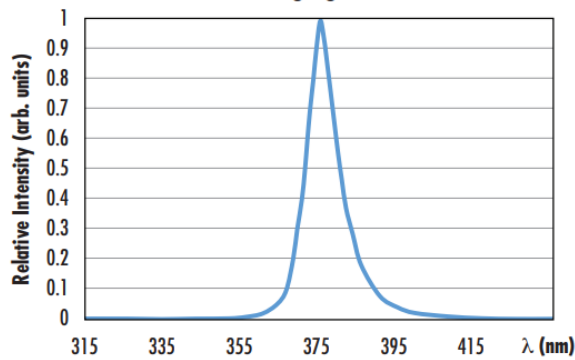

SCHOTT VisiLED UV Ringlights for stereo microscopes offer bright-field illumination for both visible and UV applications. The homogenous white light displays samples in natural color while UV excitation reveals previously invisible parts of the sample through fluorescence. The SCHOTT MC 1100 Controller makes it easy to switch between the two illumination modes and controls light intensity and illumination direction. VisiLED ringlights offer extremely homogeneous and shadow-free illumination in a robust metal housing, with a well-designed heat sink enabling maximum brightness and a long lifetime. In combination with accessories such as diffusers, polarizer sets and adaptor rings, multiple illumination modes are possible. SCHOTT VisiLED UV Ringlights are used in variety of applications including forensic and life sciences, industrial coatings, and structural crack detection.

Note: Power supply, power cord and controller are required and sold separately. Compatible only with SCHOTT MC 1100 Controller. A UV protection filter is included.

Technical Information

SCHOTT VisiLED UV Ringlights feature 5 different segment modes to achieve optimal illumination for your application.

SCHOTT VisiLED Ring Light - UV LED Emission