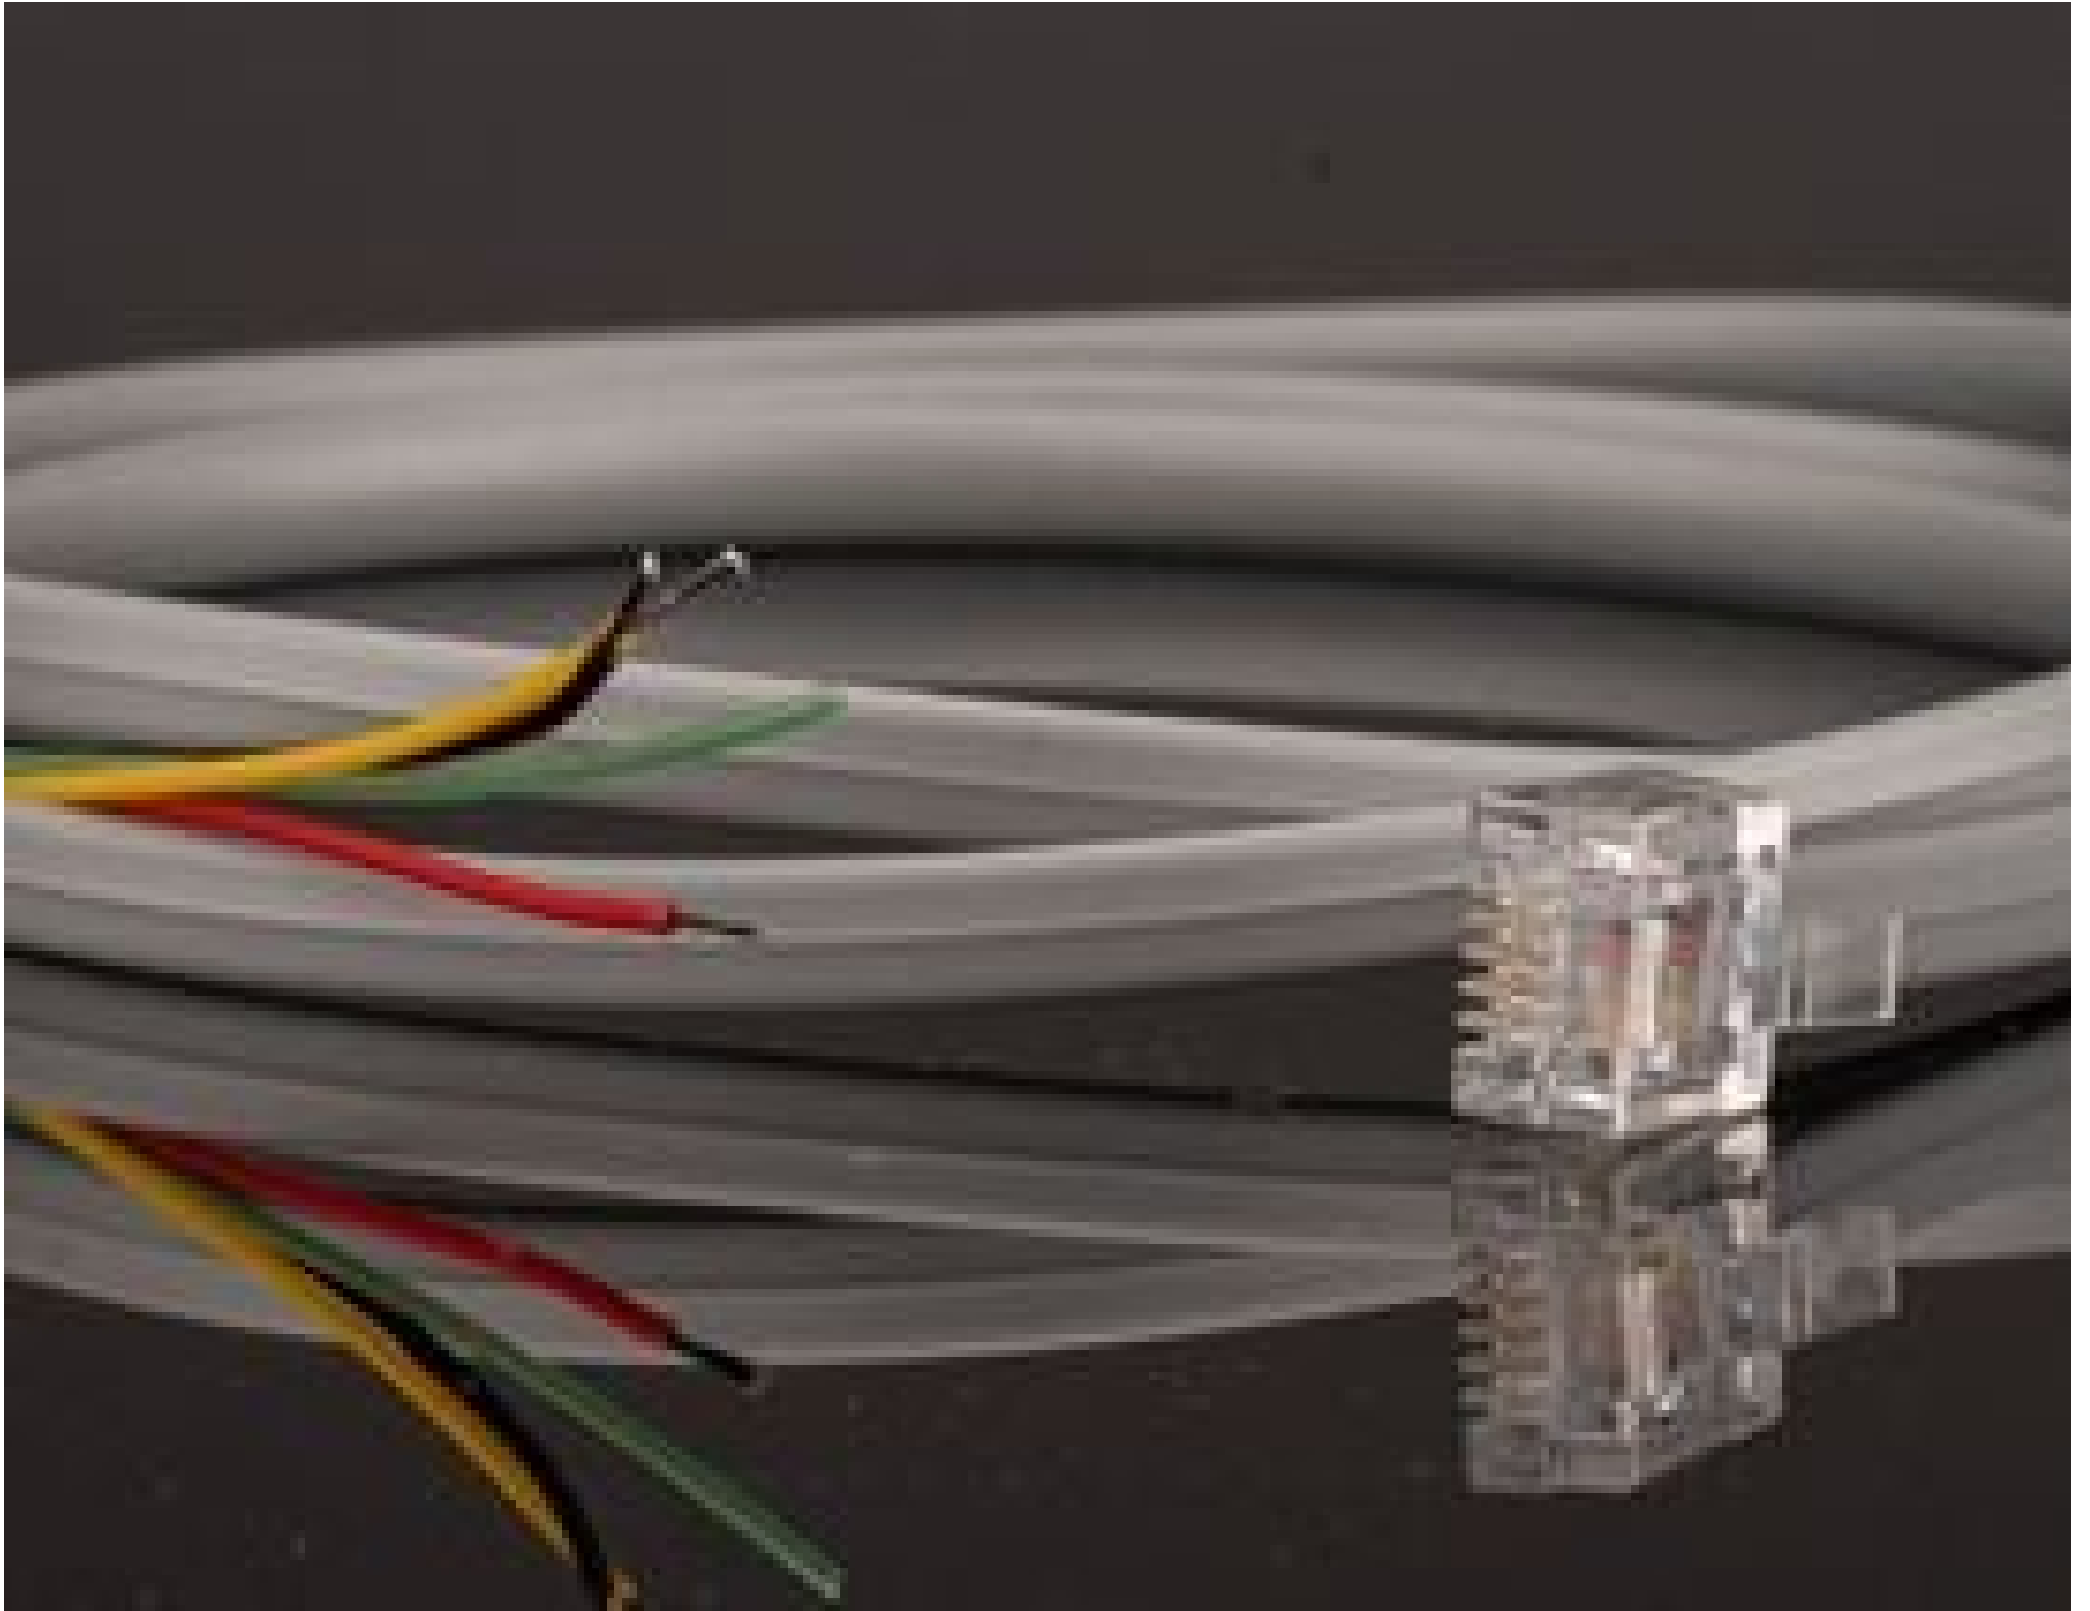

## RS-232 Breakout Cable

RS-232 Breakout Cable (#66-035)

Stock **#66-035** [CONTACT US](#)

⊖ 1 ⊕ £20.<sup>00</sup>

**ADD TO CART**

Volume Pricing	
Qty 1+	£20.00 each
Need More?	<a href="#">Request Quote</a>

Available with red, green, blue, white, or white options, SugarCUBE™ LED Illuminators fulfill a wide range of machine vision applications. The standard white unit offers an output power of greater than 1450 lumens and a radiant flux of 1200mW. A fiber optic adapter required to connect a light guide to the illuminator.