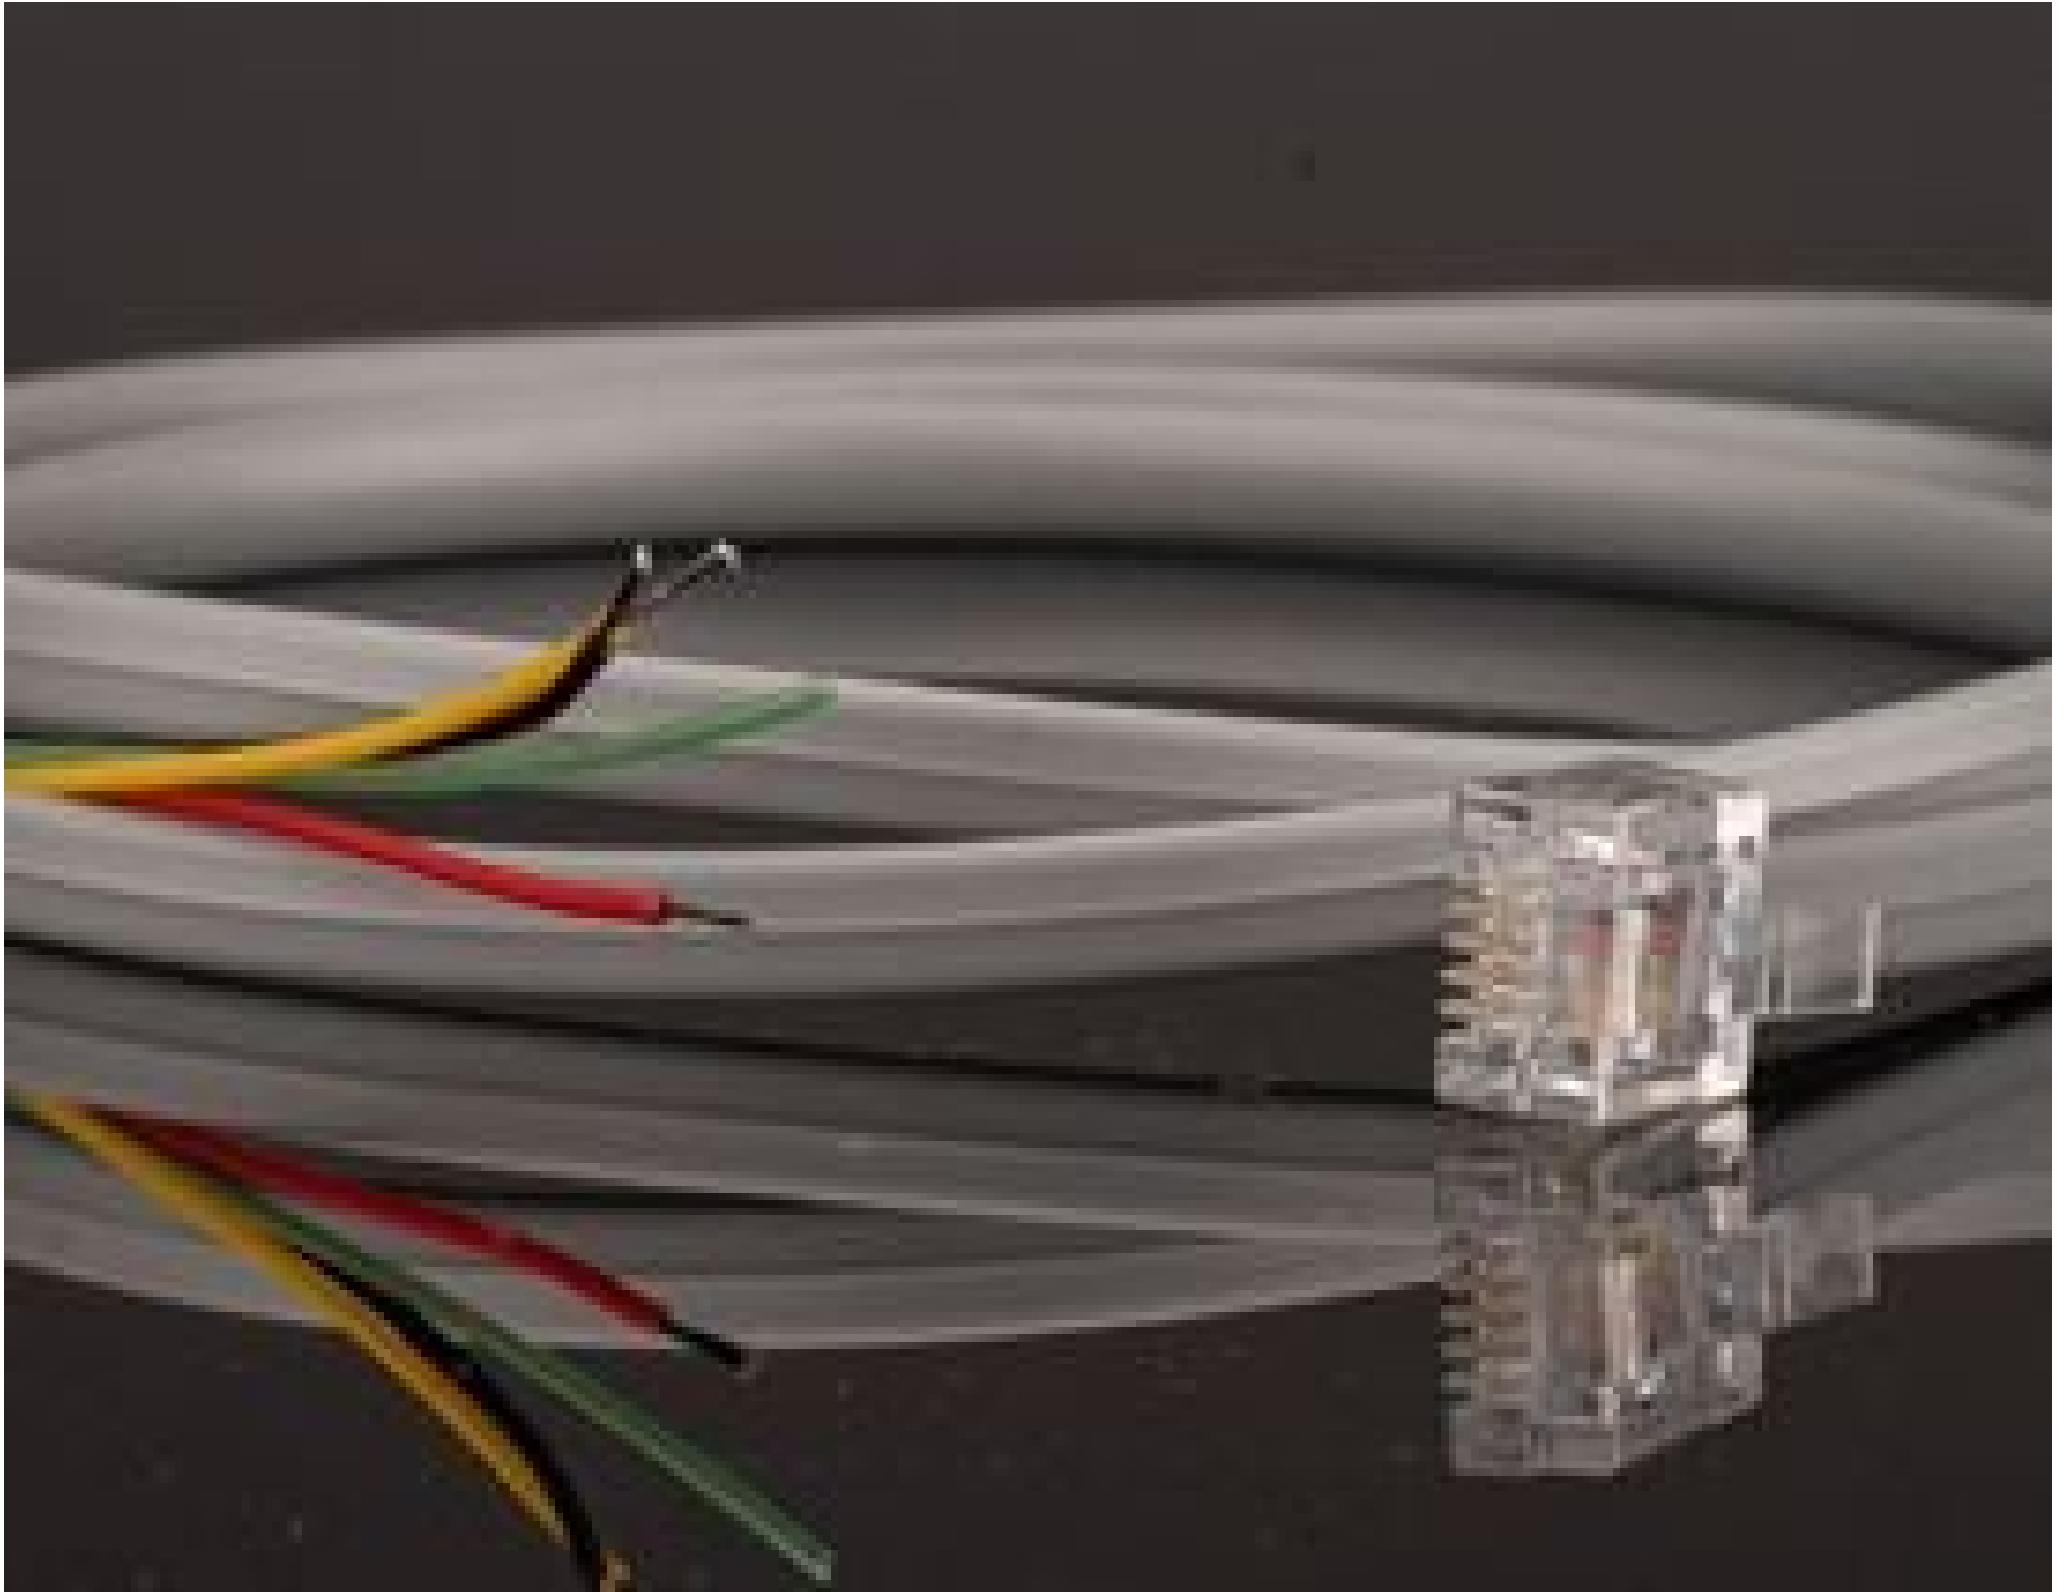

RS-232 Breakout Cable

RS-232 Breakout Cable (#66-035)

Stock #66-035 [CONTACT US](#)

⊖ 1 ⊕ £20⁰⁰

ADD TO CART

Volume Pricing	
Qty 1+	£20.00 each
Need More?	Request Quote

ⓘ Prices shown are exclusive of VAT/local taxes

Product Downloads

General

Accessory **Type of Illumination:**

Regulatory Compliance

Compliant **RoHS 2015:**

Compliant **Reach 224:**