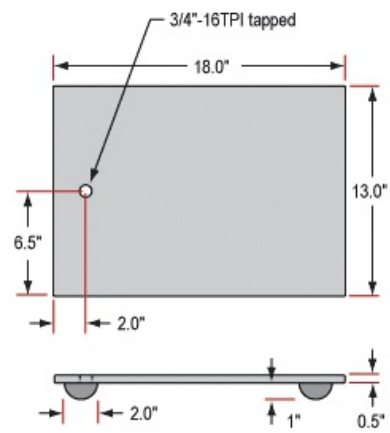

Large Platform Workstation #39-346