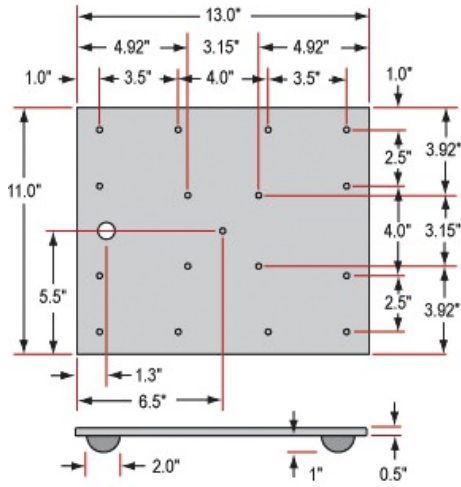

Product Details

- Variety of Bases Available
- Stand-Alone or Benchtop Compatible Bases
- Designed for Use with 0.75" [Stainless Steel Posts](#)
- [Rack and Pinion Focusing Mounts](#), and [Accessories](#) also Available

Imaging System Bases are designed to construct imaging systems utilizing our 0.75" (19.05mm) diameter, 16 TPI mounting posts. The Large Workstation Platform and Small Platform Base feature sorbothane feet to minimize vibration. The Circular Base is weighted for added stability. The Universal Breadboard Adapter for 3/4" Posts features slots that allow for mounting to both metric and English [optical tables and breadboards](#). Imaging System Bases are available for a variety of system mounting and construction needs.

Technical Information

Small Platform Workstation #53-009