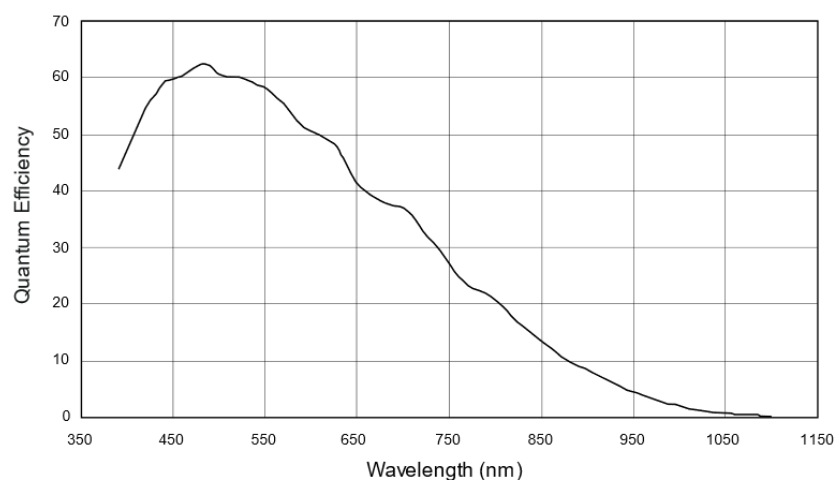

Note:
US plug (#15-280) required and sold separately.

Hardware & Interface Connectivity

Length of Cable (m):
1.8

Connector:
Hirose 6-pin
IEC Type C14

Regulatory Compliance

RoHS 2015:
Compliant

Certificate of Conformance:
View

Reach 235:
Compliant

PRODUCT DETAILS

- Perfect Analog Replacement
- Ultra-Small Form Factor
- Power Over Ethernet (PoE)
- Includes Basler Pylon Driver

Basler ace GigE Cameras are economical Gigabit Ethernet cameras that provide an ideal upgrade opportunity for analog camera users. With a small form factor matching that of many analog cameras (29 x 29mm), the ace can be a drop-in replacement to an existing analog system or a great choice to start a new project. Basler ace GigE Cameras can use Power Over Ethernet (PoE) (2 GigE cables required). The cameras can have long cable lengths and are the optimal choice for use on a factory floor. All cameras include the industry-proven Basler Pylon SDK Software and Driver.

TECHNICAL INFORMATION

MT9P031 Sensor QE Curve