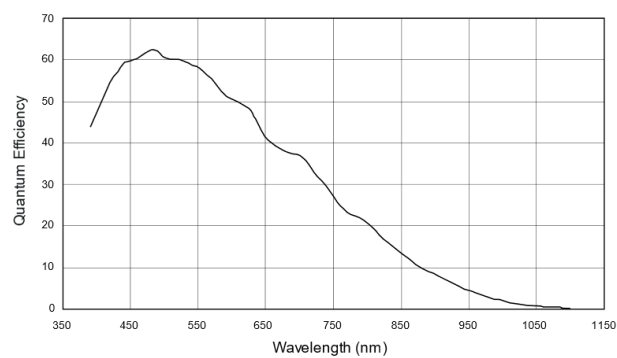

Hardware & Interface Connectivity

1.8 **Length of Cable (m):**

Hirose 6-pin
IEC Type C14 **Connector:**

Regulatory Compliance

[Compliant](#) **RoHS 2015:**

[View](#) **Certificate of Conformance:**

[Compliant](#) **Reach 235:**

Product Details

- Perfect Analog Replacement
- Ultra-Small Form Factor
- Power Over Ethernet (PoE)
- Includes Basler Pylon Driver

Basler ace GigE Cameras are economical Gigabit Ethernet cameras that provide an ideal upgrade opportunity for analog camera users. With a small form factor matching that of many analog cameras (29 x 29mm), the ace can be a drop-in replacement to an existing analog system or a great choice to start a new project. Basler ace GigE Cameras can use Power Over Ethernet (PoE) (2 GigE cables required). The cameras can have long cable lengths and are the optimal choice for use on a factory floor. All cameras include the industry-proven Basler Pylon SDK Software and Driver.

Technical Information

MT9P031 Sensor QE Curve