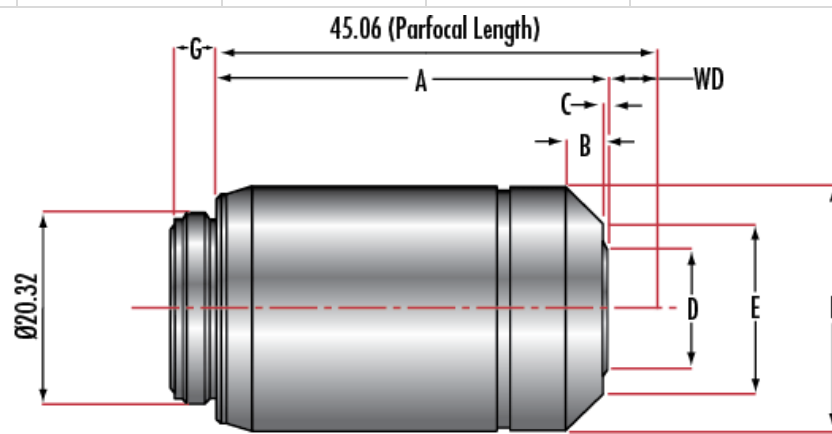

! Prices shown are exclusive of VAT/local taxes

Product Downloads

General

Model Number:
MXPLFLN50XBD

Compatible Tube Lens Focal Length (mm):
Focal Length: 180mm

Type:
Brightfield/Darkfield

Style:
Infinity Corrected

#88-202	LMPLFLN 5X	22.5	0.3	-	25.4	-	26.0	4.9	22.5
#88-203	LMPLFLN 10X	24.0	1.9	-	15.2	22.4	26.0	4.5	21.0
#88-204	LMPLFLN 20X	33.0	3.7	-	17.0	-	26.0	4.8	12.0
#88-205	LMPLFLN 50X	34.4	4.0	-	18.2	-	26.0	4.9	10.6
#88-206	LMPLFLN 100X	41.6	3.8	0.5	12.5	18.1	26.0	4.7	3.4
#16-880	MPLFLN 1.25X	41.5	-	-	28.6	29.0	30	4.9	3.5
#39-573	MPLFLN 2.5X	34.3	2.7	-	24.5	29.0	30.0	4.9	10.7
#88-332	MPLFLN 5X	25.0	2.5	-	20.9	-	26.0	4.5	20.0
#88-333	MPLFLN 10X	34.0	5.6	-	14.5	-	26.0	4.5	11.0
#23-721	MXPLFLN 20X	42.0	2.63	2.15	9	20.4	26	4.8	3
#23-722	MXPLFLN 50X	42.0	3.4	1.96	10.3	19	26	4.5	3

Stock #	Model	A	B	C	D	E	F	G	WD
#86-827	LMPLFLN-BD 5X	30.0	2.6	3.4	16.2	29.5	32.0	5.0	15.0
#86-828	LMPLFLN-BD 10X	35.0	2.1	2.7	15.5	30.0	32.0	4.5	10.0
#86-829	LMPLFLN-BD 20X	33.0	1.2	0.5	22.0	30.0	32.0	4.5	12.0
#86-830	LMPLFLN-BD 50X	34.4	1.2	1.4	20.7	28.0	32.0	4.8	10.6
#86-831	LMPLFLN-BD 100X	41.7	1.2	4.0	21.0	29.0	32.0	4.7	3.3