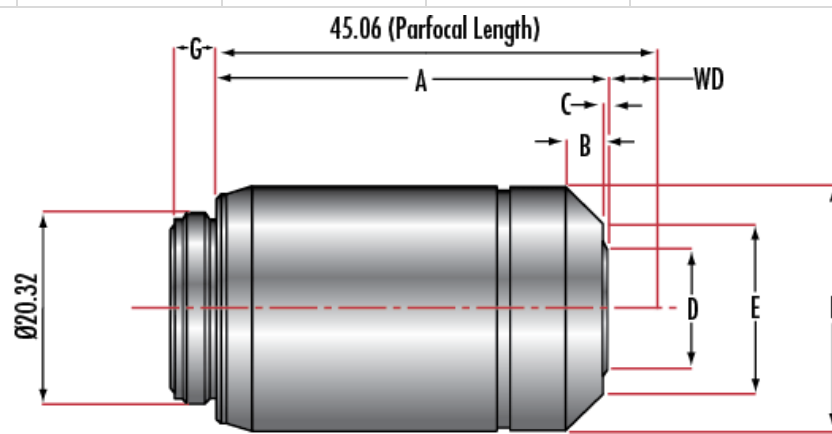

ⓘ Prices shown are exclusive of VAT/local taxes

Product Downloads

General

Model Number:
MPLFLN5XBD

Compatible Tube Lens Focal Length (mm):
Focal Length: 180mm

Type:
Brightfield/Darkfield

Style:
Infinity Corrected

#88-202	LMPLFLN 5X	22.5	0.3	-	25.4	-	26.0	4.9	22.5
#88-203	LMPLFLN 10X	24.0	1.9	-	15.2	22.4	26.0	4.5	21.0
#88-204	LMPLFLN 20X	33.0	3.7	-	17.0	-	26.0	4.8	12.0
#88-205	LMPLFLN 50X	34.4	4.0	-	18.2	-	26.0	4.9	10.6
#88-206	LMPLFLN 100X	41.6	3.8	0.5	12.5	18.1	26.0	4.7	3.4
#16-880	MPLFLN 1.25X	41.5	-	-	28.6	29.0	30	4.9	3.5
#39-573	MPLFLN 2.5X	34.3	2.7	-	24.5	29.0	30.0	4.9	10.7
#88-332	MPLFLN 5X	25.0	2.5	-	20.9	-	26.0	4.5	20.0
#88-333	MPLFLN 10X	34.0	5.6	-	14.5	-	26.0	4.5	11.0
#23-721	MXPLFLN 20X	42.0	2.63	2.15	9	20.4	26	4.8	3
#23-722	MXPLFLN 50X	42.0	3.4	1.96	10.3	19	26	4.5	3

Stock #	Model	A	B	C	D	E	F	G	WD
#86-827	LMPLFLN-BD 5X	30.0	2.6	3.4	16.2	29.5	32.0	5.0	15.0
#86-828	LMPLFLN-BD 10X	35.0	2.1	2.7	15.5	30.0	32.0	4.5	10.0
#86-829	LMPLFLN-BD 20X	33.0	1.2	0.5	22.0	30.0	32.0	4.5	12.0
#86-830	LMPLFLN-BD 50X	34.4	1.2	1.4	20.7	28.0	32.0	4.8	10.6
#86-831	LMPLFLN-BD 100X	41.7	1.2	4.0	21.0	29.0	32.0	4.7	3.3