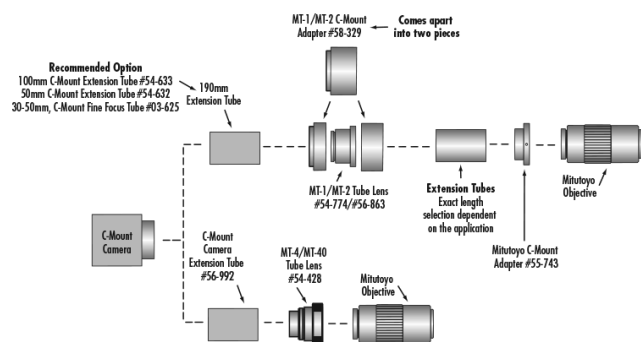

View Certificate of Conformance:

Compliant REACH 241:

Product Details

- Creates an Image When Used With a Mitutoyo Objective
- Low Cost Alternative to [Mitutoyo VMU](#) and [FS-70 Microscopes](#)
- [Accessory Adapters](#) Available to Ease Integration with C-Mount Cameras

Mitutoyo Tube Lenses function as secondary lenses to form an image using any of the [Mitutoyo Infinity Corrected Objectives](#). They are economical alternatives to the [FS70 Microscope](#) or [Infinite® In-line Assembly Unit](#). Several options are available, depending upon system requirements. The MT-4 and MT-40 are designed for end-user integration and can easily be used with any C-mount camera with our Mitutoyo C-mount Camera Extension Tube [#56-992](#). Mitutoyo Tube Lenses MT-4 Tube Lens is recommended for use with Objectives from 1X to 20X magnification, while the MT-40 is recommended for use with Objectives with >20X magnification. The MT-1 Tube Lens permits the introduction of a beamsplitter to the imaging path, allowing for a custom in-line illumination system. The MT-2 Tube Lens is similar to the MT-1 but with an effective focal length of 400mm, providing twice the stated magnification for any of the Mitutoyo objectives. The MT-L and MT-L4 lenses are designed for the [M Plan NUV](#) and [M Plan UV](#) series of objectives, respectively. [NIR and zoom tube lenses](#) are also available through our line of Precision Zoom Lenses.

Technical Information