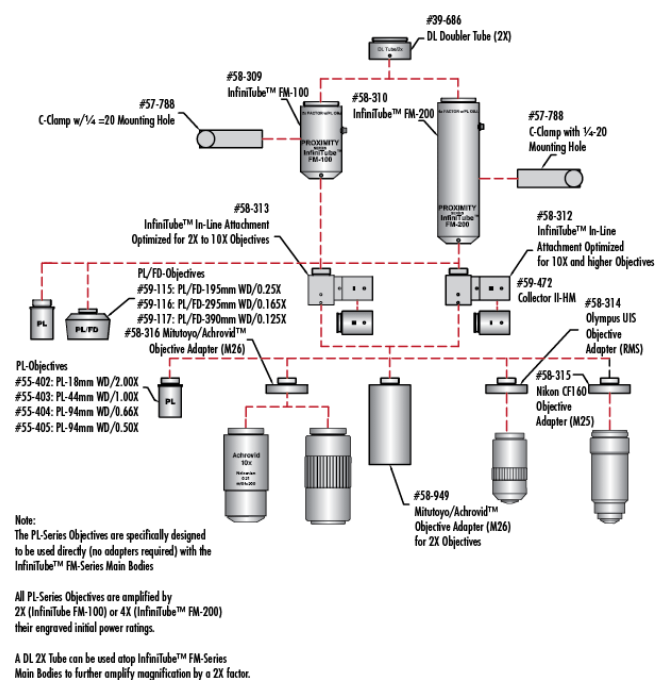

Product Details

- Direct to Video C-Mount for 2/3" and Smaller Sensor Cameras
- Internal Focusing

InfiniTube™ FM Systems are used to mount infinite-conjugate objectives to C-mount cameras, yielding magnifications not possible with ordinary video lenses, such as 50X magnification. The InfiniTube™ system can be configured in a variety of fashions. It can be utilized alone (InfiniTube™ #58-310 or #58-309) for applications where illumination is provided from another source such as a backlight or directional illumination. The InfiniTube™ FM Systems can also be configured for in-line illumination with attachments. The first in-line attachment (#58-313) has been designed for high performance with objectives having a magnification of 10X or below and is not suggested for use with higher magnification objectives. The second in-line attachment (#58-312) has been designed to work with increased efficiency when used with magnifications of 10X or higher, but can be utilized with all magnifications. All in-line attachments accept our [Fiber Optic Light Guides](#) with a 0.312" tip diameter.

Note: Standard system for 2/3" sensors still available.

Technical Information

System Includes	Stock No.
InfiniTube In-Line Assembly Unit	#58-311
Hitachi KP-D20B Camera	#55-837
15.1" Diagonal LCD Monitor (US version only)	#56-522
Y-C Cable (6 ft.)	#39-255
Mitutoyo/Achrovid™ Objective Adapter	#58-316
MI-150 Fiber Optic Illuminator	#55-718
Fiber Optic Light Guide (48" L)	#39-367
Fiber Optic Adapter	#38-944
Standard Boom Stand	#54-120
Rack & Pinion Mounting Plate	#54-123
C-Clamp with 1/4-20 Mounting Hole	#57-788