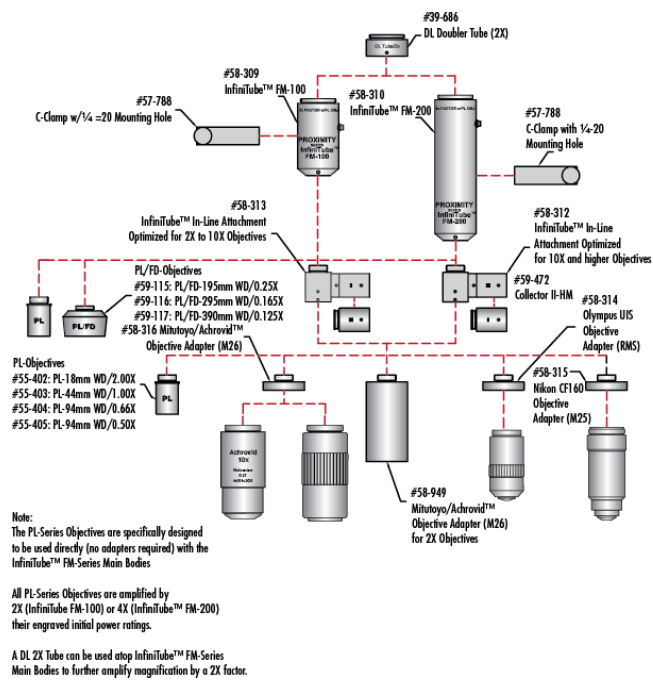

2/3"

Threading & Mounting

Mount:

C-Mount

Regulatory Compliance

RoHS 2015:

Compliant

Reach 224:

Compliant

Certificate of Conformance:

[View](#)

Product Details

- Direct to Video C-Mount for 2/3" and Smaller Sensor Cameras
- Internal Focusing

InfiniTube™ FM Systems are used to mount infinite-conjugate objectives to C-mount cameras, yielding magnifications not possible with ordinary video lenses, such as 50X magnification. The InfiniTube™ system can be configured in a variety of fashions. It can be utilized alone (InfiniTube™ #58-310 or #58-309) for applications where illumination is provided from another source such as a backlight or directional illumination. The InfiniTube™ FM Systems can also be configured for in-line illumination with attachments. The first in-line attachment (#58-313) has been designed for high performance with objectives having a magnification of 10X or below and is not suggested for use with higher magnification objectives. The second in-line attachment (#58-312) has been designed to work with increased efficiency when used with magnifications of 10X or higher, but can be utilized with all magnifications. All in-line attachments accept our [Fiber Optic Light Guides](#) with a 0.312" tip diameter.

Note: [Standard system](#) for 2/3" sensors still available.

Technical Information

System Includes	Stock No.
InfiniTube In-Line Assembly Unit	#58-311
Hitachi KP-D20B Camera	#55-837
15.1" Diagonal LCD Monitor (US version only)	#56-522
Y-C Cable (6 ft.)	#39-255
Mtutoyo/Achrovid™ Objective Adapter	#58-316
M1-150 Fiber Optic Illuminator	#55-718
Fiber Optic Light Guide (48" L)	#39-367
Fiber Optic Adapter	#38-944
Standard Boom Stand	#54-120
Rack & Pinion Mounting Plate	#54-123
C-Clamp with 1/4-20 Mounting Hole	#57-788