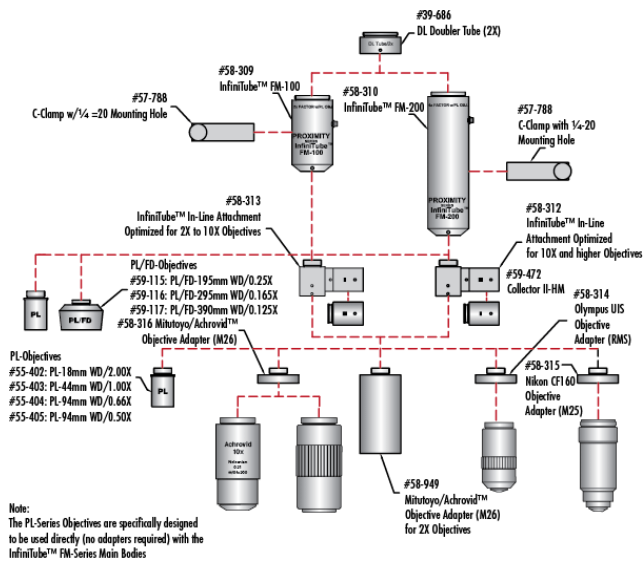

Sensor

Maximum Sensor Format:

1/2"

Threading & Mounting

Mount:

C-Mount

Regulatory Compliance

RoHS 2015:

Compliant

Reach 224:

Compliant

Certificate of Conformance:

[View](#)

Product Details

- Direct to Video C-Mount for 2/3" and Smaller Sensor Cameras
- Internal Focusing

InfiniTube™ FM Systems are used to mount infinite-conjugate objectives to C-mount cameras, yielding magnifications not possible with ordinary video lenses, such as 50X magnification. The InfiniTube™ system can be configured in a variety of fashions. It can be utilized alone (InfiniTube™ #58-310 or #58-309) for applications where illumination is provided from another source such as a backlight or directional illumination. The InfiniTube™ FM Systems can also be configured for in-line illumination with attachments. The first in-line attachment (#58-313) has been designed for high performance with objectives having a magnification of 10X or below and is not suggested for use with higher magnification objectives. The second in-line attachment (#58-312) has been designed to work with increased efficiency when used with magnifications of 10X or higher, but can be utilized with all magnifications. All in-line attachments accept our [Fiber Optic Light Guides](#) with a 0.312" tip diameter.

Note: [Standard system](#) for 2/3" sensors still available.

Technical Information

System Includes	Stock No.
InfiniTube In-Line Assembly Unit	#58-311
Hitachi KP-D20B Camera	#55-837
15.1" Diagonal LCD Monitor (US version only)	#56-522
Y-C Cable (6 ft.)	#39-255
Mitutoyo/Achrovid™ Objective Adapter	#58-316
M-150 Fiber Optic Illuminator	#55-718
Fiber Optic Light Guide (48" L)	#39-367
Fiber Optic Adapter	#38-944
Standard Boom Stand	#54-120
Rack & Pinion Mounting Plate	#54-123
C-Clamp with 1/4-20 Mounting Hole	#57-788