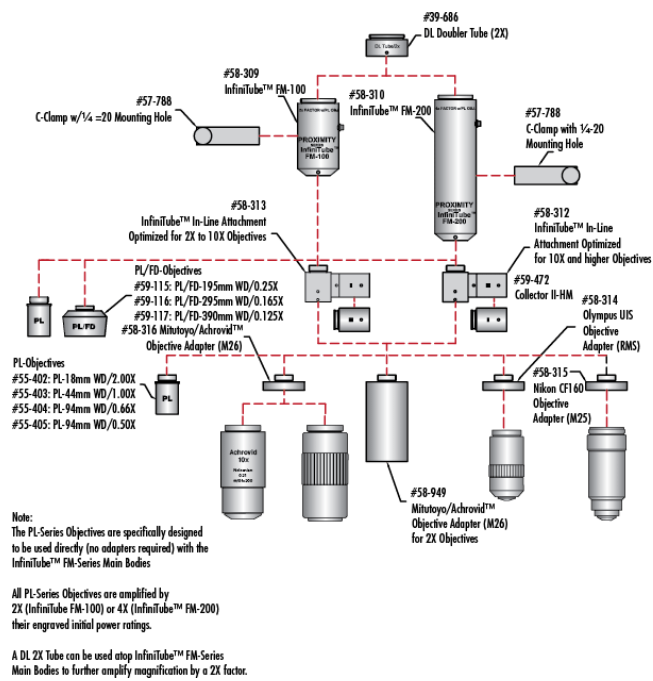

Sensor

Maximum Sensor Format:

1/2"

Threading & Mounting

Mount:

C-Mount

Regulatory Compliance

RoHS 2015:

Compliant

Reach 224:

Compliant

Certificate of Conformance:

[View](#)

Product Details

- Direct to Video C-Mount for 2/3" and Smaller Sensor Cameras
- Internal Focusing

InfiniTube™ FM Systems are used to mount infinite-conjugate objectives to C-mount cameras, yielding magnifications not possible with ordinary video lenses, such as 50X magnification. The InfiniTube™ system can be configured in a variety of fashions. It can be utilized alone (InfiniTube™ #58-310 or #58-309) for applications where illumination is provided from another source such as a backlight or directional illumination. The InfiniTube™ FM Systems can also be configured for in-line illumination with attachments. The first in-line attachment (#58-313) has been designed for high performance with objectives having a magnification of 10X or below and is not suggested for use with higher magnification objectives. The second in-line attachment (#58-312) has been designed to work with increased efficiency when used with magnifications of 10X or higher, but can be utilized with all magnifications. All in-line attachments accept our [Fiber Optic Light Guides](#) with a 0.312" tip diameter.

Note: [Standard system](#) for 2/3" sensors still available.

Technical Information

System Includes	Stock No.
InfiniTube In-Line Assembly Unit	#58-311
Hitachi KP-D20B Camera	#55-837
15.1" Diagonal LCD Monitor (US version only)	#56-522
Y-C Cable (6 ft.)	#39-255
Mitutoyo/Achrovid™ Objective Adapter	#58-316
MI-150 Fiber Optic Illuminator	#55-718
Fiber Optic Light Guide (48" L)	#39-367
Fiber Optic Adapter	#38-944
Standard Boom Stand	#54-120
Rack & Pinion Mounting Plate	#54-123
C-Clamp with 1/4-20 Mounting Hole	#57-788