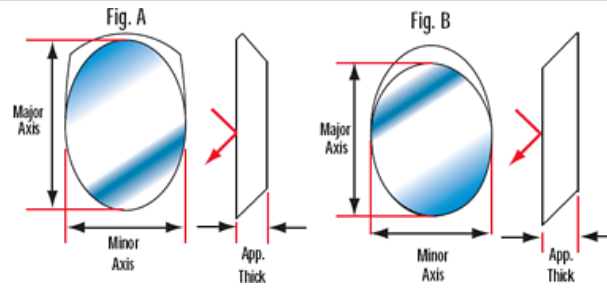

! Prices shown are exclusive of VAT/local taxes

Product Downloads

**General**

Flat Mirror **Type:**

Flatness specification is Peak to Valley **Note:**

**Physical & Mechanical Properties**

±0.060 **Thickness Tolerance (inches):**

B	12.70	17.96	3.81	#32-270	#32-271	#43-573	#32-272	#32-273	#89-454
B	22.23	31.42	6.35	#32-093	#30-836	#43-574	#32-131	#32-085	#89-455
B	26.97	38.15	6.35	#32-094	#30-837	#43-575	#32-132	#32-086	#89-456
A	31.75	44.91	9.53	#32-095	#30-205	#43-576	#32-133	#32-087	#89-457
A	38.10	53.87	9.53	#32-096	#30-258	#43-577	#32-134	#32-088	#89-458
A	47.63	67.36	11.68	#32-097	#30-840	#43-578	#32-135	#32-089	#89-459
B	57.15	80.82	15.88	#32-098	#41-131	#43-579	#32-136	#32-090	#89-460
B	66.68	94.28	15.88	#32-099	#42-583	#43-580	#32-137	#32-091	#89-461
B	76.20	107.77	19.05	#32-100	#42-584	#43-581	#32-138	#32-092	#89-462

## Coating Curves