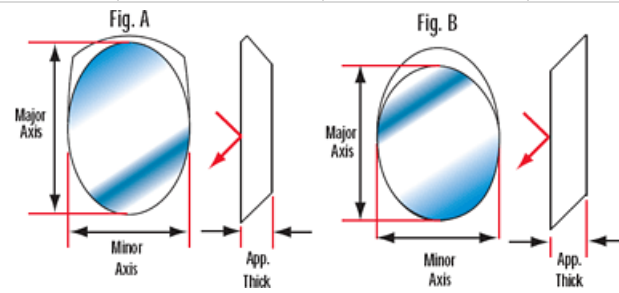

ⓘ Prices shown are exclusive of VAT/local taxes

Product Downloads

General

Flat Mirror **Type:**
Flatness specification is Peak to Valley **Note:**

Physical & Mechanical Properties

±0.060 **Thickness Tolerance (inches):**

B	12.70	17.96	3.81	#32-270	#32-271	#43-573	#32-272	#32-273	#89-454
B	22.23	31.42	6.35	#32-093	#30-836	#43-574	#32-131	#32-085	#89-455
B	26.97	38.15	6.35	#32-094	#30-837	#43-575	#32-132	#32-086	#89-456
A	31.75	44.91	9.53	#32-095	#30-205	#43-576	#32-133	#32-087	#89-457
A	38.10	53.87	9.53	#32-096	#30-258	#43-577	#32-134	#32-088	#89-458
A	47.63	67.36	11.68	#32-097	#30-840	#43-578	#32-135	#32-089	#89-459
B	57.15	80.82	15.88	#32-098	#41-131	#43-579	#32-136	#32-090	#89-460
B	66.68	94.28	15.88	#32-099	#42-583	#43-580	#32-137	#32-091	#89-461
B	76.20	107.77	19.05	#32-100	#42-584	#43-581	#32-138	#32-092	#89-462

Coating Curves