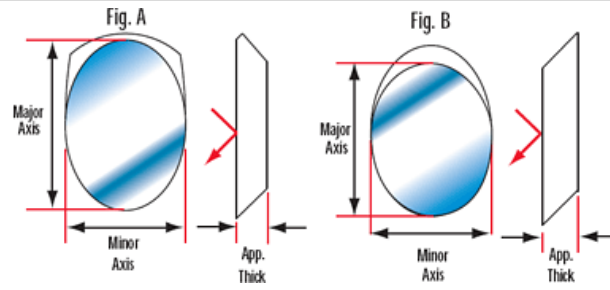

! Prices shown are exclusive of VAT/local taxes

Product Downloads

General

Flat Mirror **Type:**

Flatness specification is Peak to Valley **Note:**

Physical & Mechanical Properties

±0.040 **Thickness Tolerance (inches):**

B	12.70	17.96	3.81	#32-270	#32-271	#43-573	#32-272	#32-273	#89-454
B	22.23	31.42	6.35	#32-093	#30-836	#43-574	#32-131	#32-085	#89-455
B	26.97	38.15	6.35	#32-094	#30-837	#43-575	#32-132	#32-086	#89-456
A	31.75	44.91	9.53	#32-095	#30-205	#43-576	#32-133	#32-087	#89-457
A	38.10	53.87	9.53	#32-096	#30-258	#43-577	#32-134	#32-088	#89-458
A	47.63	67.36	11.68	#32-097	#30-840	#43-578	#32-135	#32-089	#89-459
B	57.15	80.82	15.88	#32-098	#41-131	#43-579	#32-136	#32-090	#89-460
B	66.68	94.28	15.88	#32-099	#42-583	#43-580	#32-137	#32-091	#89-461
B	76.20	107.77	19.05	#32-100	#42-584	#43-581	#32-138	#32-092	#89-462

Coating Curves