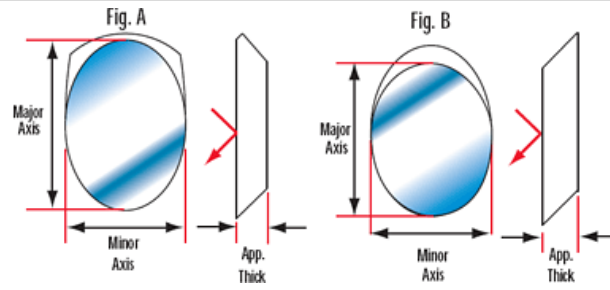

#### General

Flat Mirror **Type:**

Flatness specification is Peak to Valley **Note:**

#### Physical & Mechanical Properties

±0.030 **Thickness Tolerance (inches):**

B	12.70	17.96	3.81	#32-270	#32-271	#43-573	#32-272	#32-273	#89-454
B	22.23	31.42	6.35	#32-093	#30-836	#43-574	#32-131	#32-085	#89-455
B	26.97	38.15	6.35	#32-094	#30-837	#43-575	#32-132	#32-086	#89-456
A	31.75	44.91	9.53	#32-095	#30-205	#43-576	#32-133	#32-087	#89-457
A	38.10	53.87	9.53	#32-096	#30-258	#43-577	#32-134	#32-088	#89-458
A	47.63	67.36	11.68	#32-097	#30-840	#43-578	#32-135	#32-089	#89-459
B	57.15	80.82	15.88	#32-098	#41-131	#43-579	#32-136	#32-090	#89-460
B	66.68	94.28	15.88	#32-099	#42-583	#43-580	#32-137	#32-091	#89-461
B	76.20	107.77	19.05	#32-100	#42-584	#43-581	#32-138	#32-092	#89-462

## Coating Curves