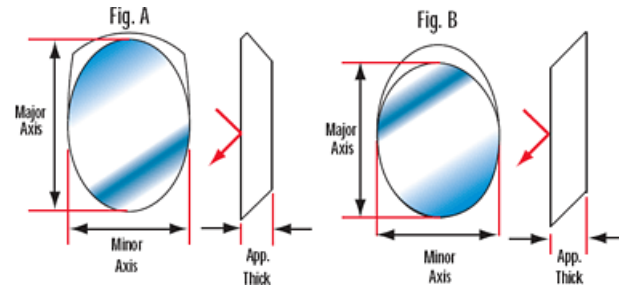

ⓘ Prices shown are exclusive of VAT/local taxes

Product Downloads

General

Flat Mirror **Type:**
Flatness specification is Peak to Valley **Note:**

Physical & Mechanical Properties

±0.030 **Thickness Tolerance (inches):**

B	12.70	17.96	3.81	#32-270	#32-271	#43-573	#32-272	#32-273	#89-454
B	22.23	31.42	6.35	#32-093	#30-836	#43-574	#32-131	#32-085	#89-455
B	26.97	38.15	6.35	#32-094	#30-837	#43-575	#32-132	#32-086	#89-456
A	31.75	44.91	9.53	#32-095	#30-205	#43-576	#32-133	#32-087	#89-457
A	38.10	53.87	9.53	#32-096	#30-258	#43-577	#32-134	#32-088	#89-458
A	47.63	67.36	11.68	#32-097	#30-840	#43-578	#32-135	#32-089	#89-459
B	57.15	80.82	15.88	#32-098	#41-131	#43-579	#32-136	#32-090	#89-460
B	66.68	94.28	15.88	#32-099	#42-583	#43-580	#32-137	#32-091	#89-461
B	76.20	107.77	19.05	#32-100	#42-584	#43-581	#32-138	#32-092	#89-462

Coating Curves