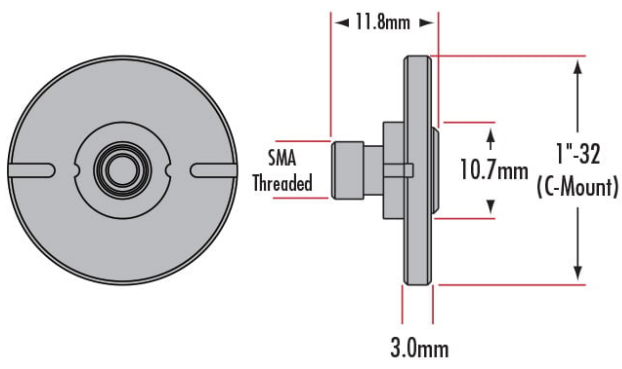

Fiber Patchcord
Type of Optics:
SMA
Fiber Connection:

Regulatory Compliance

[Compliant](#) RoHS 2015:

[Compliant](#) Reach 224:

[View](#) Certificate of Conformance:

Product Details

Technical Information

#63-946