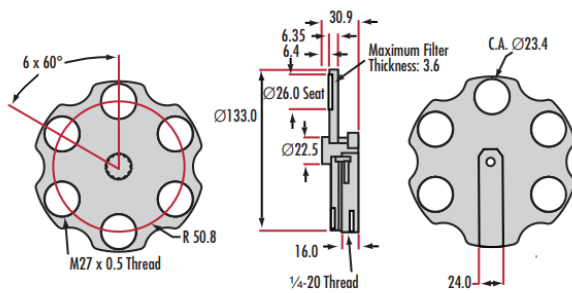

Retainer rings are included with the filter wheels, which can hold a maximum filter thickness of 3.6mm. The C-Mount Adapters allow the use of [C-Mount components](#), including our C-Mount Lens Mounts which can hold filters of varying size and thickness. The filter wheel assembly can be easily mounted using the 1/4-20 tapped hole at the base. Other useful features include labeled filter positions, a finger groove on the outer diameter for easy rotation, and a removable front knob for interchanging filter wheels. Filter Wheel Only ([#56-783](#) & [#58-183](#)) can be purchased separately for switching wheels on the assembly, without removing filters. Common applications include fluorescence imaging, DNA sequencing, polymerase chain reaction (PCR) diagnostic instruments, attenuating low power lasers, and variable filters for machine vision. Filter Wheels are available [Pre-Loaded](#) with our TECHSPEC® Neutral Density Filters, Shortpass Filters, Longpass Filters or Bandpass Filters.

Technical Information

6-Position Filter Wheel Assembly