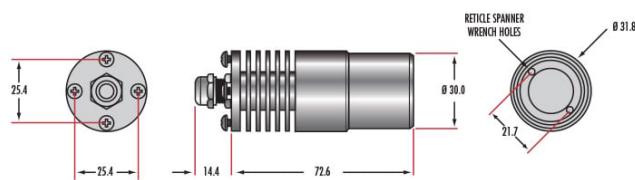

Advanced Illumination **Manufacturer:**

Spot Light **Geometry:**

Constant **Illumination Mode:**

Physical & Mechanical Properties

Diameter of Compatible Reticle (mm):
20.8

Optical Properties

Red **Color:**

625 **Wavelength (nm):**

Hardware & Interface Connectivity

Flying Leads **Connector:**

Power Supply:
Power Supply Required and Sold Separately:
USA: [#66-855](#)
Europe: [#66-855](#)
Japan: [#89-513](#)
Korea: [#33-773](#)
China: [#66-855](#)

Regulatory Compliance

Compliant **RoHS 2015:**

View **Certificate of Conformance:**

Contains SVHC(s) **Reach 233:**

Product Details

- Multiple Wavelength Options Available
- Equip C-Mount [Imaging Lenses](#) to Control Illumination Geometry
- Ideal for 3D Reconstruction and Mapping

Advanced Illumination LED Pattern Projectors are compact illuminators designed for applications requiring structured illumination. These illuminators can be used with any C-mount compatible imaging lens and negatively patterned 21mm reticle to achieve specific structured illumination geometries. When used without a reticle, these illuminators can be adjustable spotlights. Advanced Illumination LED Pattern Projectors are ideal for 3D reconstruction and mapping. The illuminators are available in blue, green, red or white.

Note: [Power supply](#) and C-mount [imaging lens](#) are required and sold separately.</>

Technical Information

Single Line Reticle (#88-518)   Crosshair Reticle (#88-519)   8 Line Reticle (#88-520)