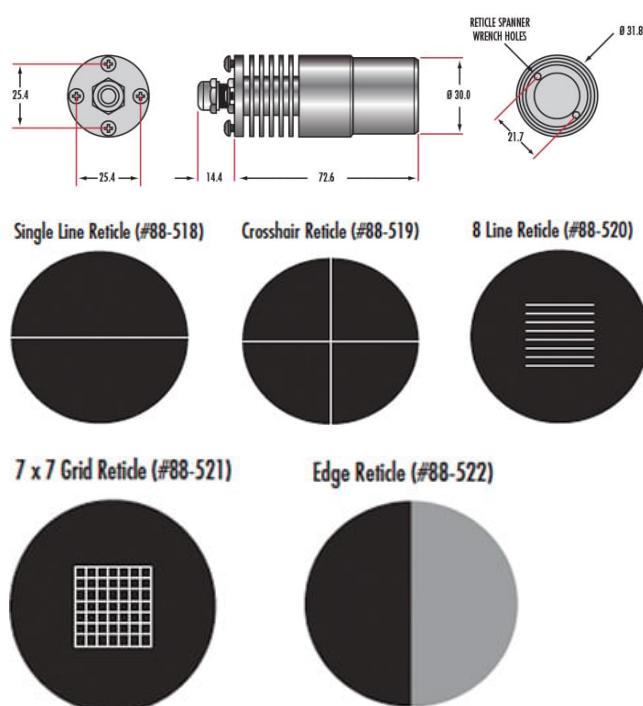

Optional Manual Intensity Adjustment [#86-887](#) and [#89-555](#) are Available

Advanced Illumination **Manufacturer:**

Spot Light **Geometry:**

Constant **Illumination Mode:**

Physical & Mechanical Properties

Diameter of Compatible Reticle (mm):
20.8

Optical Properties

Green **Color:**

530 **Wavelength (nm):**

Hardware & Interface Connectivity

Flying Leads **Connector:**

Power Supply:
Power Supply Required and Sold Separately.
USA: [#66-855](#)
Europe: [#66-855](#)
Japan: [#89-513](#)
Korea: [#33-773](#)
China: [#66-855](#)

Regulatory Compliance

[Exempt](#) **RoHS 2015:**

[View](#) **Certificate of Conformance:**

[Contains SVHC(s)](#) **Reach 247:**

Product Details

- Multiple Wavelength Options Available
- Equip C-Mount [Imaging Lenses](#) to Control Illumination Geometry
- Ideal for 3D Reconstruction and Mapping

Advanced Illumination LED Pattern Projectors are compact illuminators designed for applications requiring structured illumination. These illuminators can be used with any C-mount compatible imaging lens and negatively patterned 21mm reticle to achieve specific structured illumination geometries. When used without a reticle, these illuminators can be adjustable spotlights. Advanced Illumination LED Pattern Projectors are ideal for 3D reconstruction and mapping. The illuminators are available in blue, green, red or white.

Note: [Power supply](#) and C-mount [imaging lens](#) are required and sold separately.</>

Technical Information