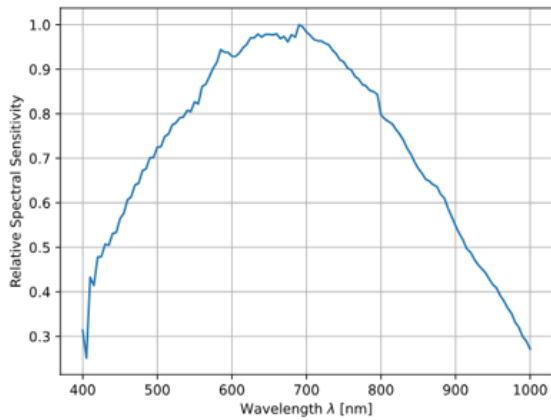

IMX900 Sensor QE Curve