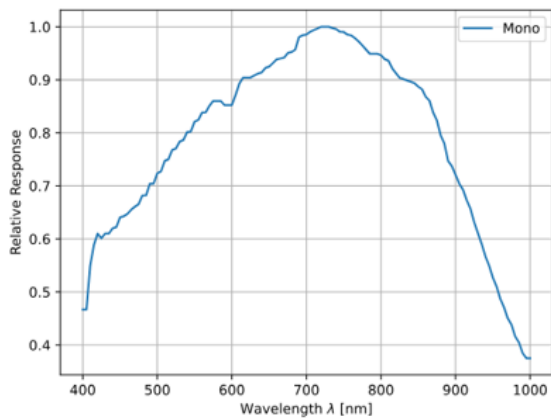

- SONY Pregius S Sensors Available with up to 24MP
- Proven Compact Housing (29 x 29mm)
- Powerful Computer Vision Feature Set with Optional Beyond Features
- [Basler ace GigE Cameras](#) Also Available

Basler ace2 GigE/5GigE Cameras are available in two versions that provide optimized hardware design, proven compact and robust housing, and state of the art CMOS sensor technology with excellent image quality from Sony's 2nd-Gen Pregius, 3rd-Gen STARVIS, or the latest 4th-Gen Pregius S sensors. These second-generation Ace cameras include all of the components of the first-generation Ace cameras along with integrated features such as a status LED, removable IR cut filter, and robust MB connector. The Basler ace2 GigE/5GigE Camera Basic version offers excellent price to performance ratio with powerful Computer Vision feature set, while the Pro version unlocks unique advanced Beyond features such as Pixel Beyond and Compression Beyond for maximum performance to meet with demanding application requirements. These cameras include the industry proven Basler Pylon SDK Software and Driver and conform to GenICam (GigE Vision 2.0) standards, making them a fast and cost-effective solution to software integration. Basler ace2 Cameras are available in both GigE, 5GigE and USB3.0 interfaces and are ideal for a wide range of applications such as factory automation and industrial robotics.

Technical Information

IMX676 Sensor QE Curve