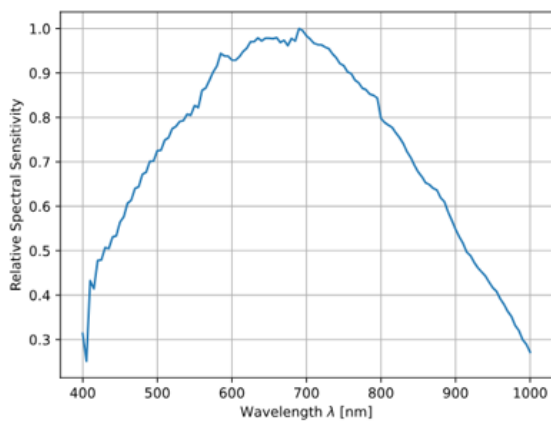

IMX900 Sensor QE Curve