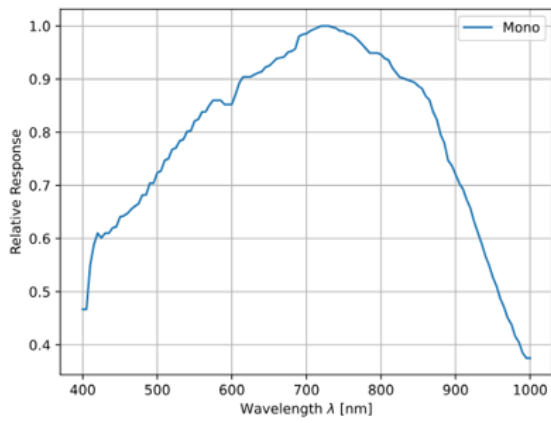

- SONY Pregius S Sensors Available with up to 24MP
- Proven Compact Housing (29 x 29mm)
- Powerful Computer Vision Feature Set with Optional Beyond Features
- [Basler ace GigE Cameras](#) Also Available

Basler ace2 GigE/5GigE Cameras are available in two versions that provide optimized hardware design, proven compact and robust housing, and state of the art CMOS sensor technology with excellent image quality from Sony's 2nd-Gen Pregius, 3rd-Gen STARVIS, or the latest 4th-Gen Pregius S sensors. These second-generation Ace cameras include all of the components of the first-generation Ace cameras along with integrated features such as a status LED, removable IR cut filter, and robust MB connector. The Basler ace2 GigE/5GigE Camera Basic version offers excellent price to performance ratio with powerful Computer Vision feature set, while the Pro version unlocks unique advanced Beyond features such as Pixel Beyond and Compression Beyond for maximum performance to meet with demanding application requirements. These cameras include the industry proven Basler Pylon SDK Software and Driver and conform to GenICam (GigE Vision 2.0) standards, making them a fast and cost-effective solution to software integration. Basler ace2 Cameras are available in both GigE, 5GigE and USB3.0 interfaces and are ideal for a wide range of applications such as factory automation and industrial robotics.

Technical Information

IMX676 Sensor QE Curve