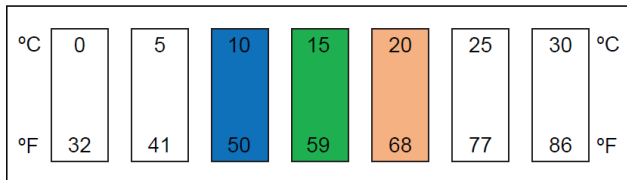

Regulatory Compliance

RoHS 2015:
Compliant

Certificate of Conformance:
View

Reach 247:
Compliant

Product Details

- Reversible Color Change Thermometers
- Instant Response and Continuous Readout
- 30 Celsius Degrees Ranges between 0 to 120°C

Liquid Crystal Thermometers are self-adhesive temperature indicators with instant response that provide a continuous readout of temperature. These thermometers are divided into 7 elements, each corresponding to a 5 Celsius degrees increment of their specified temperature range. Each element changes in sequence of orange to yellow (below specified temperature), green (at specified temperature), and blue (above specified temperature). Liquid Crystal Thermometers are available with 30 Celsius degrees temperature ranges between 0 to 120°C and are ideal for drying, curing, process control, or general temperature monitoring applications. These thermometers are reversible and will change color in opposite order (blue, green, yellow, orange) as temperature decreases.

Technical Information

Liquid Crystal Thermometers are calibrated to turn green when the listed temperature is achieved. If green is not visible, the temperature will be midway between the elements that are blue and orange. Elements turn blue when they surpass their listed temperature and orange when they are just below their listed temperature.

LIQUID CRYSTAL THERMOMETERS (°C/°F)							
Element 1	Element 2	Element 3	Element 4	Element 5	Element 6	Element 7	Stock No.
0 / 32	5 / 41	10 / 50	15 / 59	20 / 68	25 / 77	30 / 86	#16-783
30 / 86	35 / 95	40 / 104	45 / 113	50 / 121	55 / 131	60 / 140	#16-784
60 / 140	65 / 149	70 / 158	75 / 167	80 / 176	85 / 185	90 / 194	#16-785
90 / 194	95 / 203	100 / 212	105 / 221	110 / 230	115 / 239	120 / 248	#16-786