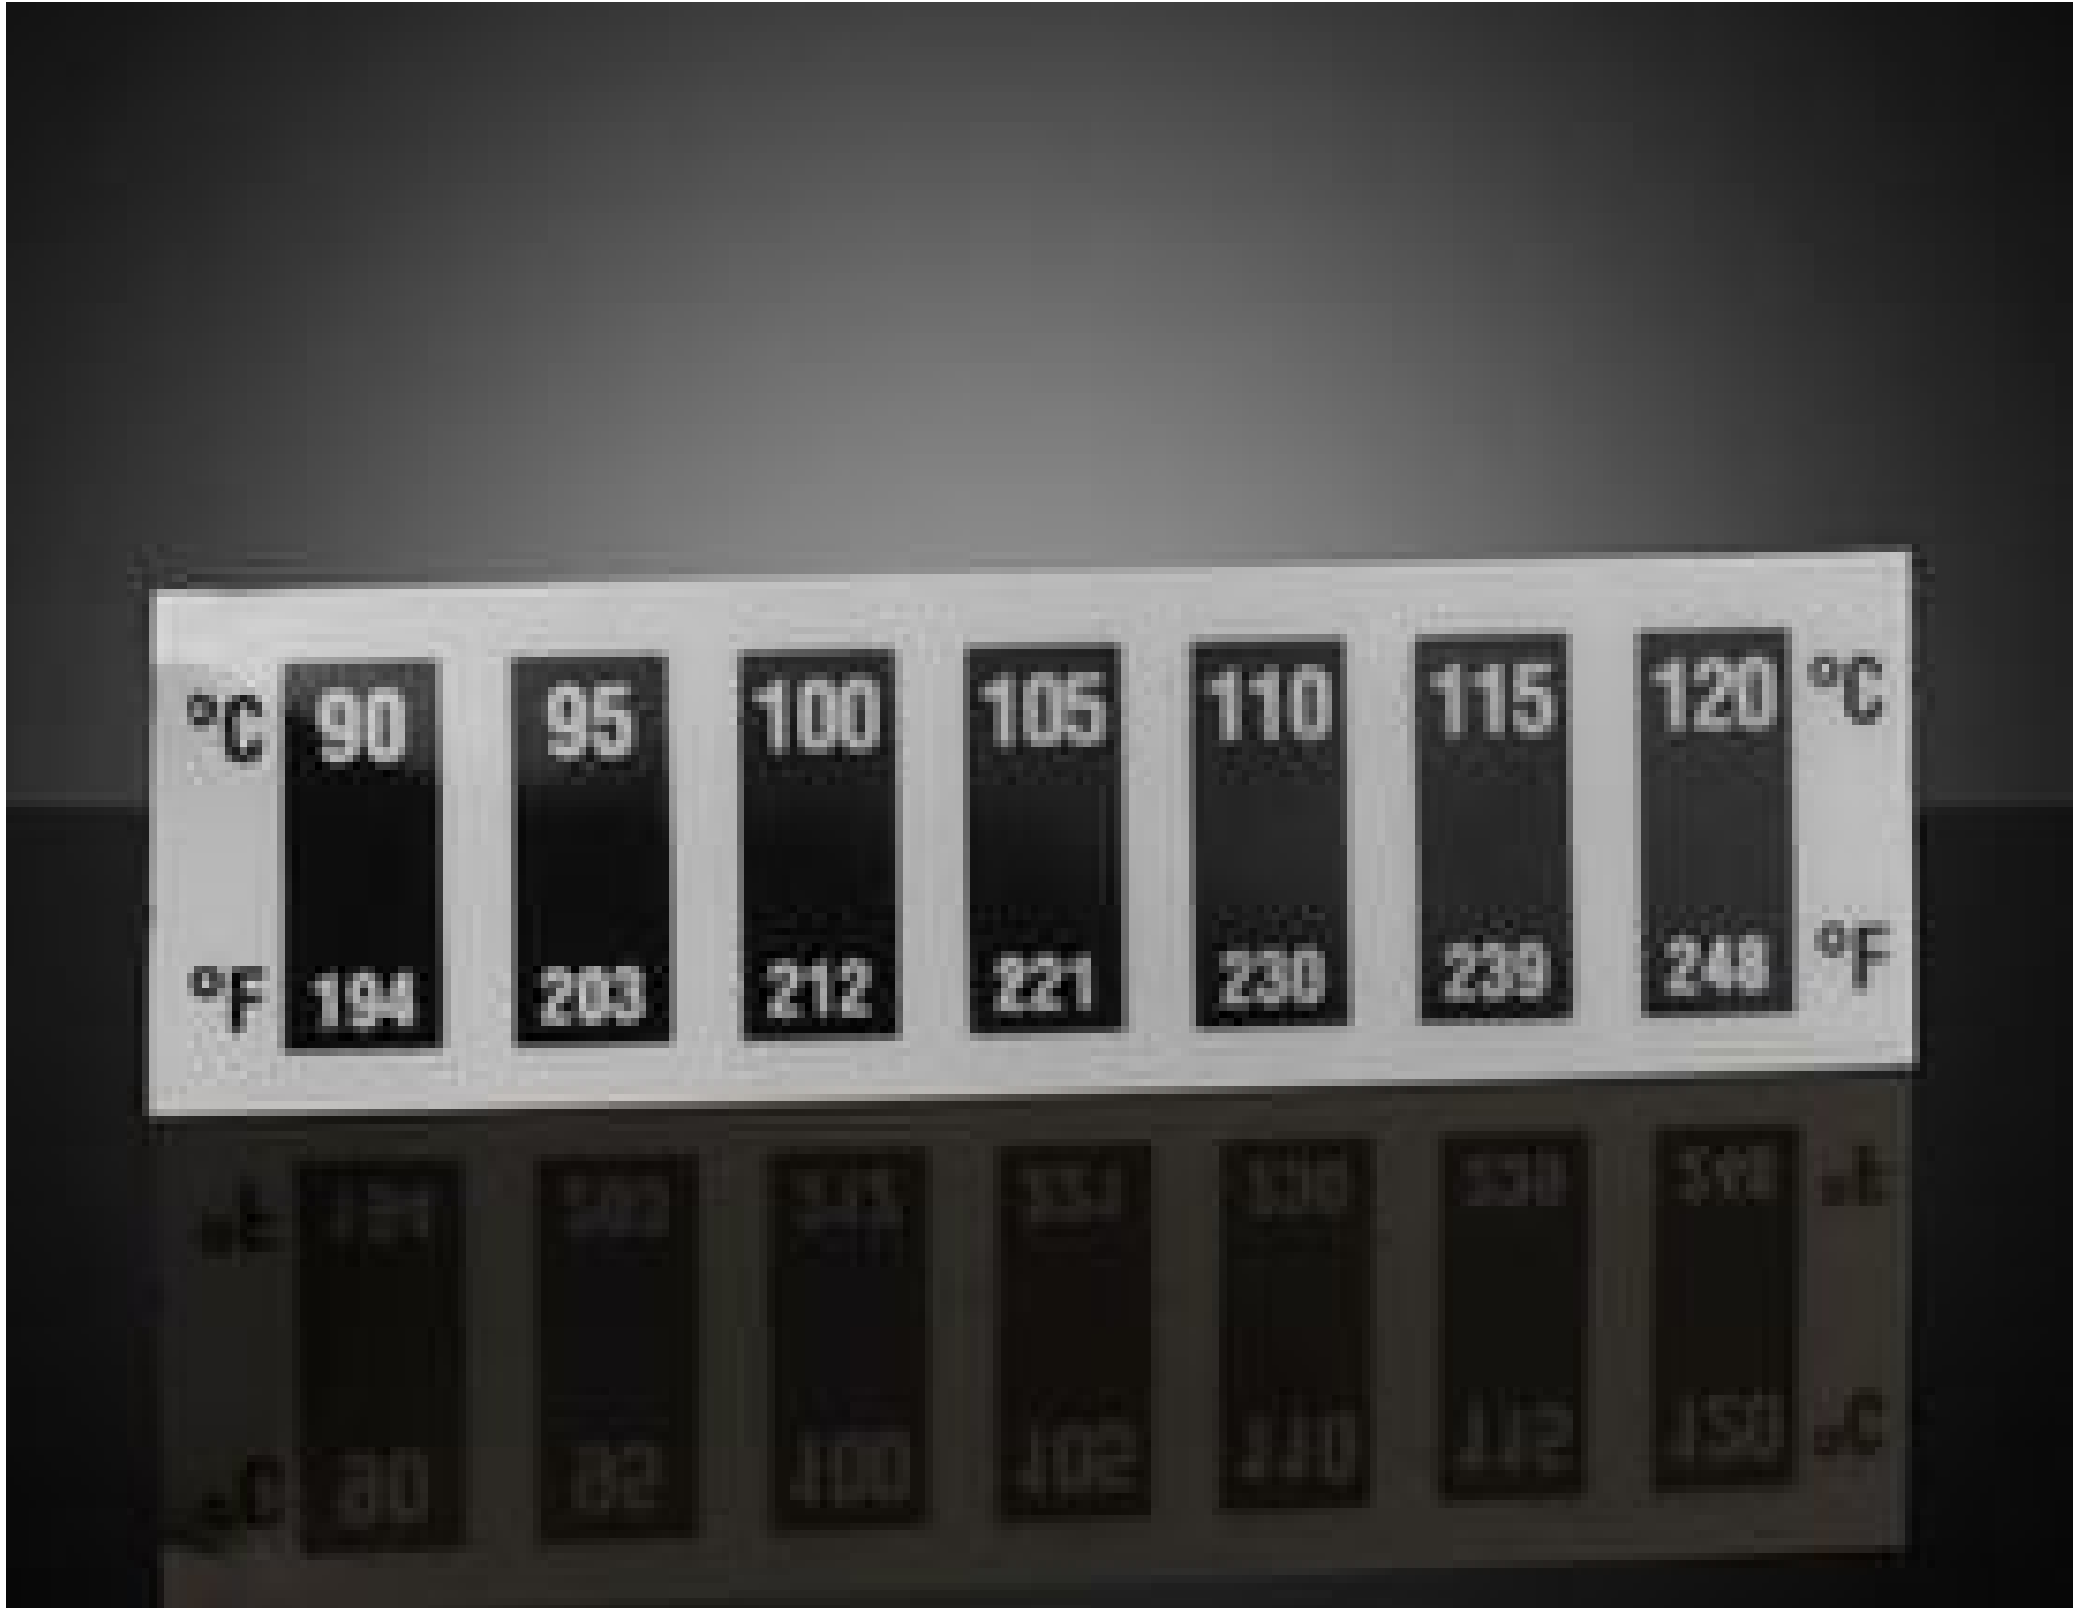

90 - 120°C Temp Range, Liquid Crystal Thermometers (10/Pack)

90 - 120°C Temp Range, Liquid Crystal Thermometers (10/Pack)

Stock #16-786 **2 In Stock**

⊖ 1 ⊕ £20.⁰⁰

ADD TO CART

Volume Pricing

Qty 1-4	£20.00 each
Qty 5-9	£18.00 each
Need More?	Request Quote

Regulatory Compliance

RoHS 2015:
Compliant

Certificate of Conformance:
View

Reach 247:
Compliant

Product Details

- Reversible Color Change Thermometers
- Instant Response and Continuous Readout
- 30 Celsius Degrees Ranges between 0 to 120°C

Liquid Crystal Thermometers are self-adhesive temperature indicators with instant response that provide a continuous readout of temperature. These thermometers are divided into 7 elements, each corresponding to a 5 Celsius degrees increment of their specified temperature range. Each element changes in sequence of orange to yellow (below specified temperature), green (at specified temperature), and blue (above specified temperature). Liquid Crystal Thermometers are available with 30 Celsius degrees temperature ranges between 0 to 120°C and are ideal for drying, curing, process control, or general temperature monitoring applications. These thermometers are reversible and will change color in opposite order (blue, green, yellow, orange) as temperature decreases.

Technical Information

Liquid Crystal Thermometers are calibrated to turn green when the listed temperature is achieved. If green is not visible, the temperature will be midway between the elements that are blue and orange. Elements turn blue when they surpass their listed temperature and orange when they are just below their listed temperature.