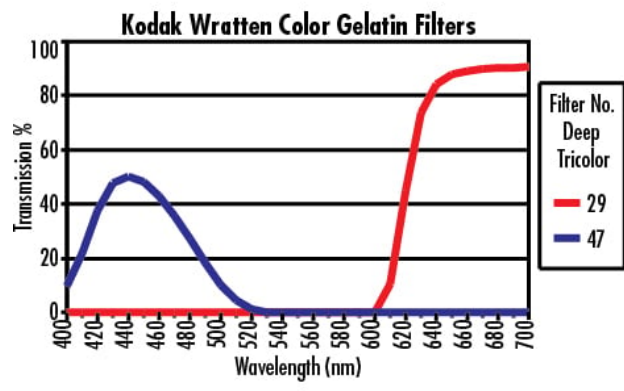

Special Handling

These optics require special handling to avoid damage and ensure long-term performance. Proper handling, cleaning, and storage are essential to maintain optical quality. Explore our [Optics Cleaning Resources](#) for step-by-step guides and best practices. For personalized assistance, [Email us](#) or [Chat](#) with our technical support team.