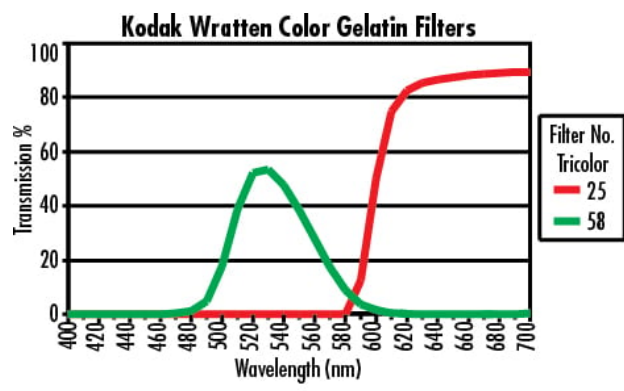

Special Handling

These optics require special handling to avoid damage and ensure long-term performance. Proper handling, cleaning, and storage are essential to maintain optical quality. Explore our [Optics Cleaning Resources](#) for step-by-step guides and best practices. For personalized assistance, [Email us](#) or [Chat](#) with our technical support team.