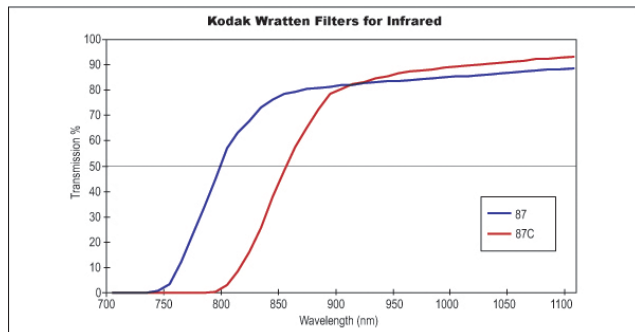

75.0 x 75.0

Length (mm):

75.00

Thickness (mm):

0.10

Width (mm):

75.00

Optical Properties

Glass/Filter Number:

87.00

Substrate: ☐

Wratten 2

Coating:

Uncoated

Color:

Infrared

Regulatory Compliance

RoHS 2015:

Compliant

Reach 223:

Compliant

Certificate of Conformance:

[View](#)

Product Details

- Ideal for Color Correction and Attenuation
- IR Filters Have No Transmittance from 400 - 700nm
- [Powder-Free Latex Gloves](#) Available for Handling

Kodak Wratten Filters are ideal for color correction and attenuation in photography, astronomy, and industrial machine vision applications. These filters are designed with several layers of gel containing dyes, a gel inner layer, and a polyurethane topcoat. When handling these filters, [powder-free latex gloves](#) or [fingercots](#) are recommended and the filters should only be handled by the edges or corners to avoid damage. Kodak Wratten Filters can be easily scratched or contaminated and should be stored in their original packaging when not in use. These filters are available in a range of visible colors or Infrared with no transmittance from 400 - 700nm.

Note: Storage in humid environments can cause the filters to cloud. Do not exceed temperatures beyond 50°C for extended periods of time.

Technical Information