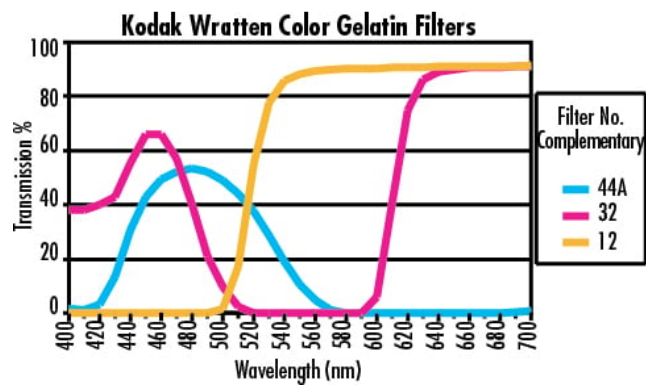

Special Handling

These optics require special handling to avoid damage and ensure long-term performance. Proper handling, cleaning, and storage are essential to maintain optical quality. Explore our [Optics Cleaning Resources](#) for step-by-step guides and best practices. For personalized assistance, [Email us](#) or [Chat](#) with our technical support team.