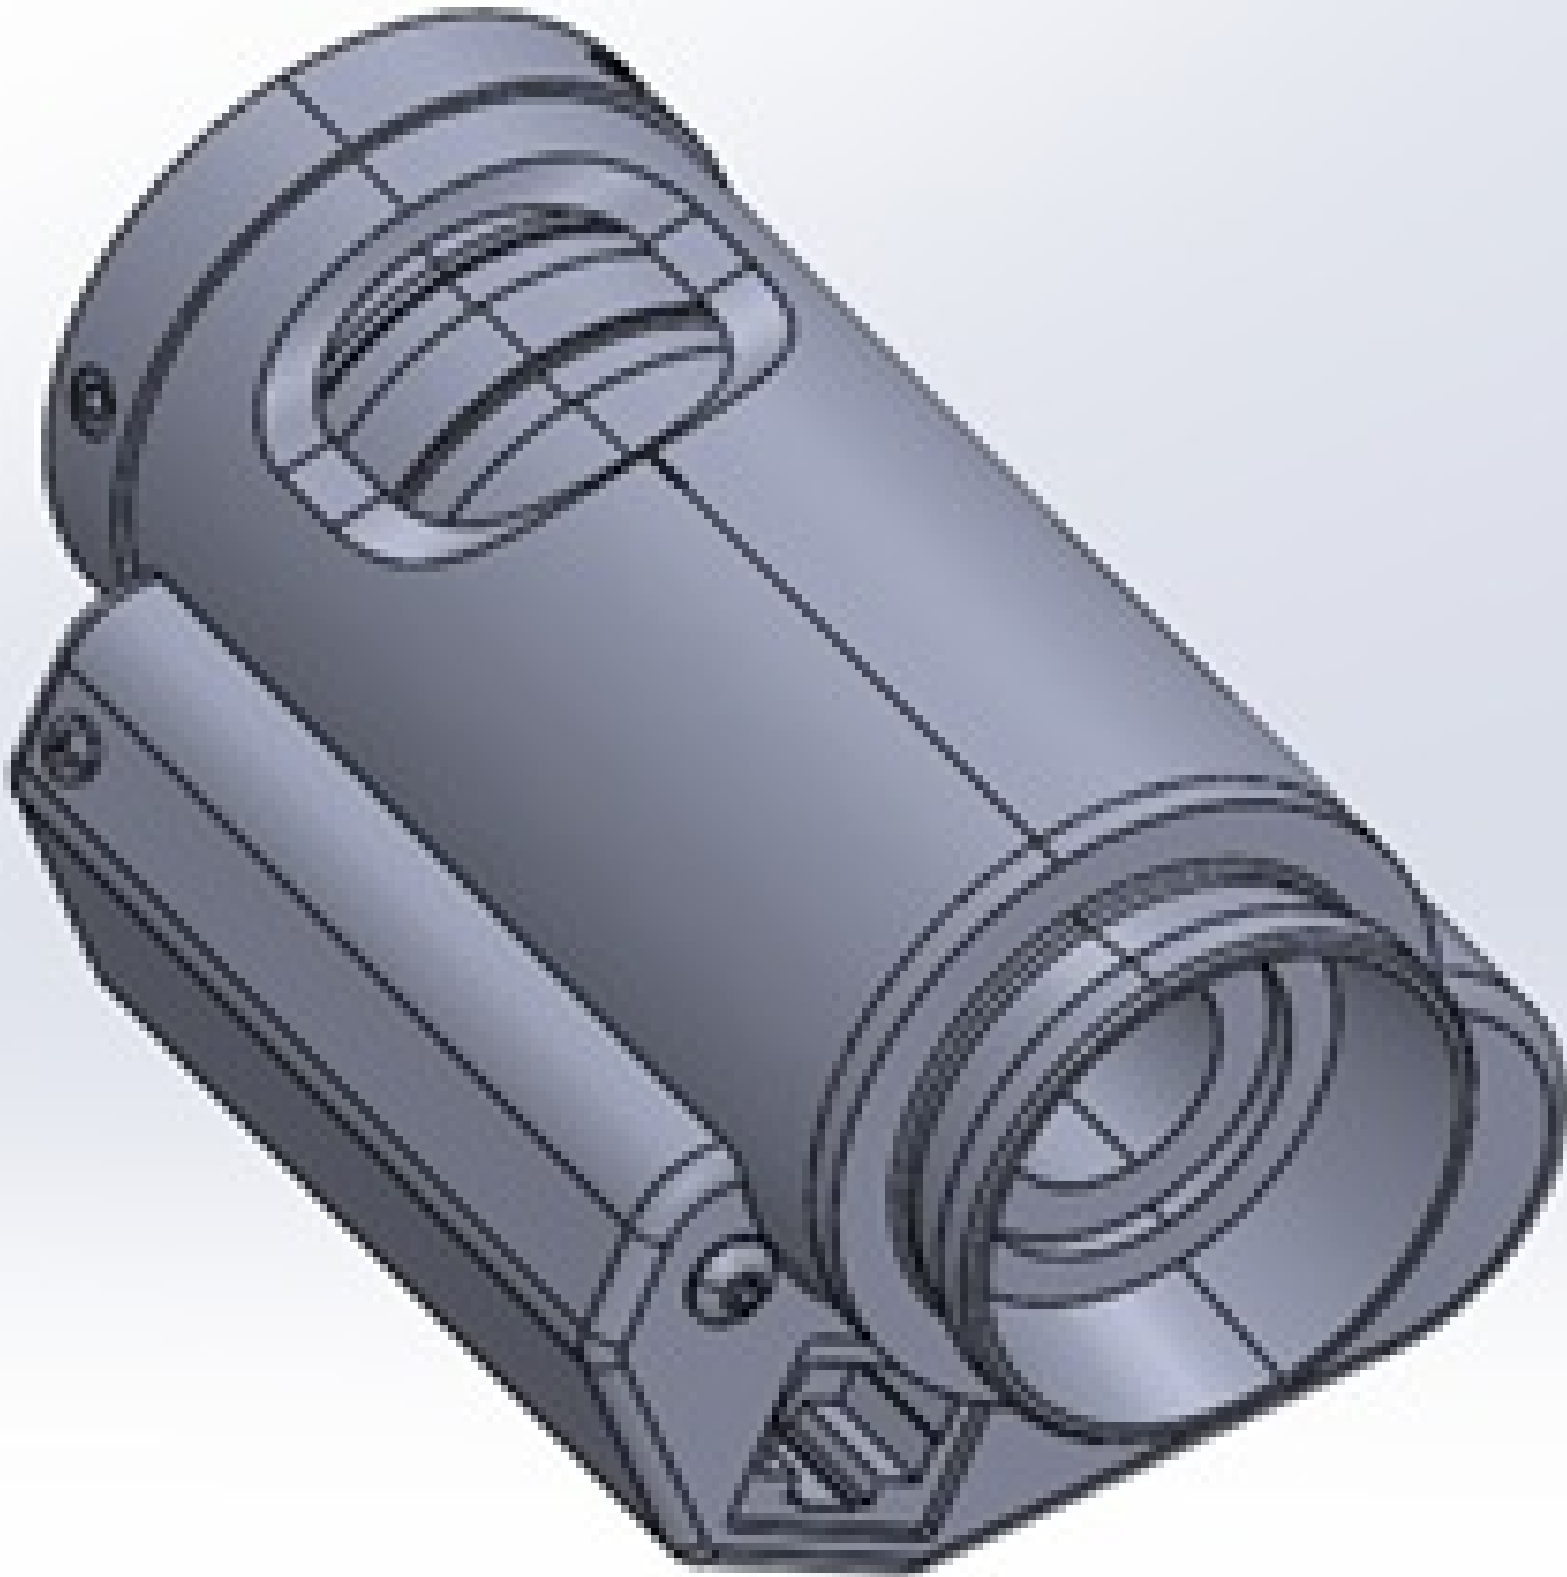

7X Zoom Module, Stepper Motorized

Stock **#89-880** **4 In Stock**

⊖ 1 ⊕ £1,746⁰⁰

ADD TO CART

Volume Pricing

Qty 1+	£1,746.00 each
Need More?	Request Quote

ⓘ Prices shown are exclusive of VAT/local taxes

Product Downloads

General

Zoom Module (One Required) **Note:**

Modular High Magnification Zoom Lens **Type:**

7XZoom Module, Stepper Motorized **Title:**

Optical Properties

Magnification:
7X

Regulatory Compliance

[Compliant](#)

RoHS 2015:

[View](#)

Certificate of Conformance:

[Compliant](#)

Reach 235:

Product Details

- Wide Range of Magnifications Achievable
- Interchangeable Components Provide Maximum Flexibility
- Motorized and Inline Options Available
- [7X and 12.5X High Precision Zoom Lens Kits](#) Also Available

7X and 12.5X High Precision Zoom Lenses are modular lens systems that consist of a camera mount, camera tube, core module, lower function module, and lower lens. Added versatility is achieved by swapping out modules to change magnification, field of view, or the optical pathway. 7X and 12.5X High Precision Zoom Lenses are compatible with M26 x 36 TPI Mitutoyo-style objectives and with camera sensor coverages and mounts ranging from C-Mount to F-Mount and to 35mm DSLR cameras. 50/50 and 90° cubes are available to introduce right angle turns or to support multiple imaging paths. A motor controller for multi-axis zoom and focus functionality is also available and can be connected to USB, Ethernet, or RS-232/422/285 ports.