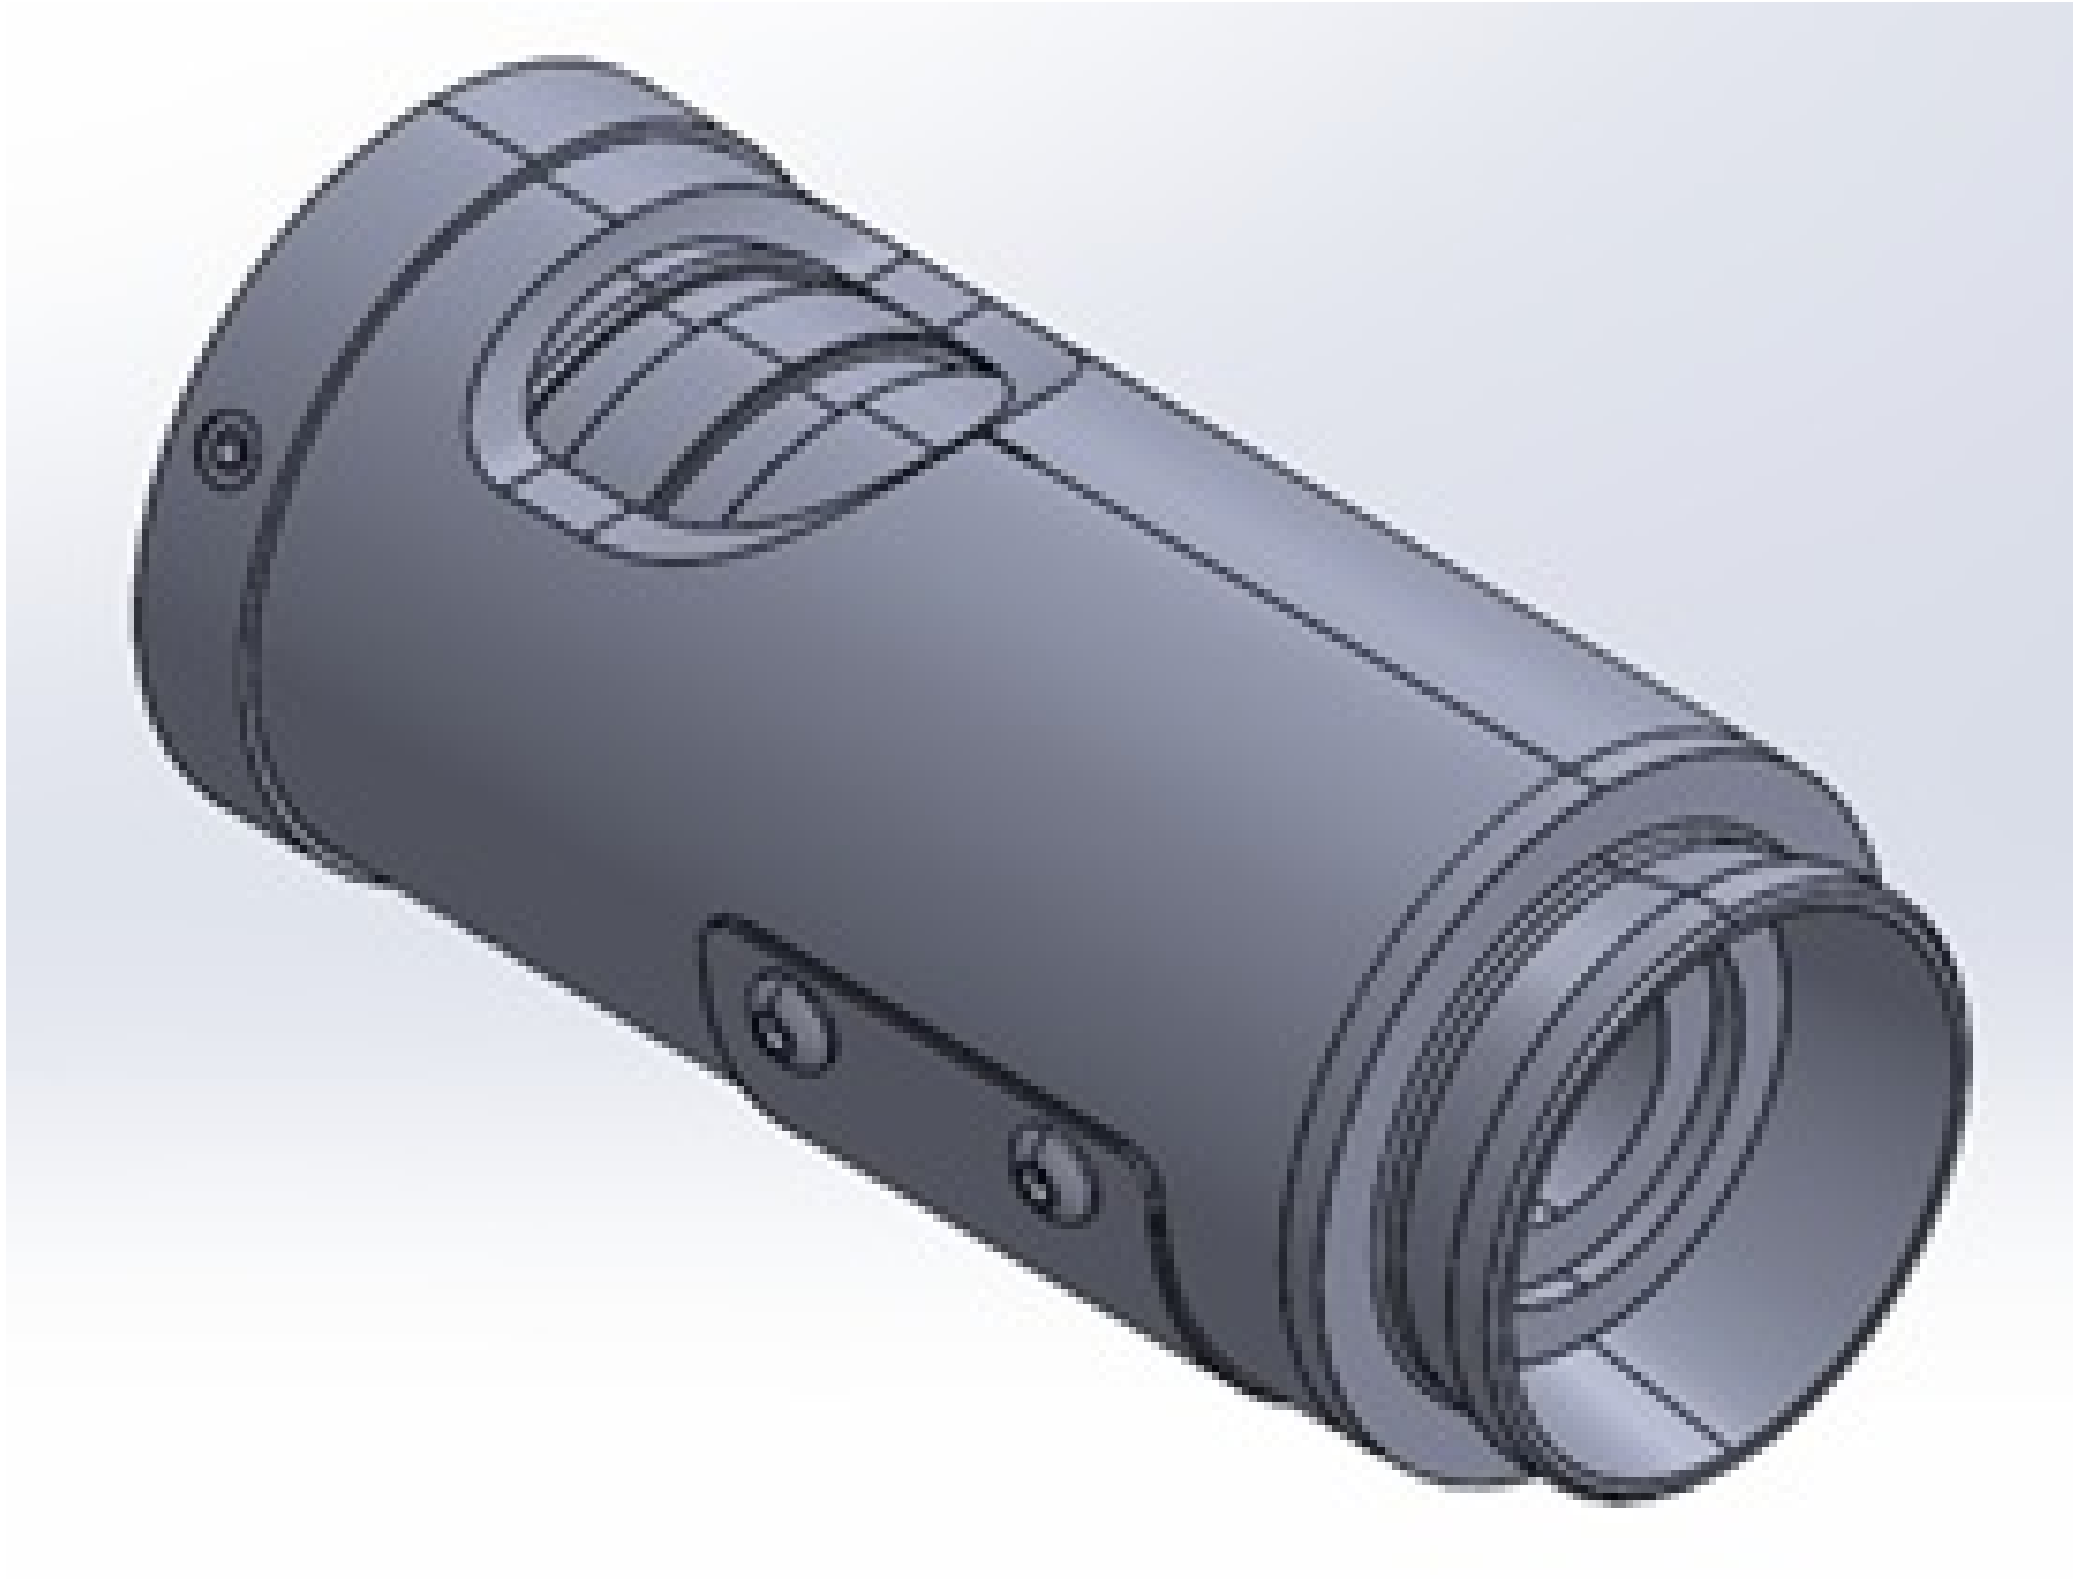

7X Zoom Module, Manual

Stock **#89-878** **1 In Stock**

- 1 + £796.⁰⁰

ADD TO CART

Volume Pricing

Qty 1+	£796.00 each
Need More?	Request Quote

Prices shown are exclusive of VAT/local taxes

Product Downloads

General

Zoom Module (One Required) **Note:**

Modular High Magnification Zoom Lens **Type:**

7XZoom Module, Manual **Title:**

Optical Properties

Magnification:
7X