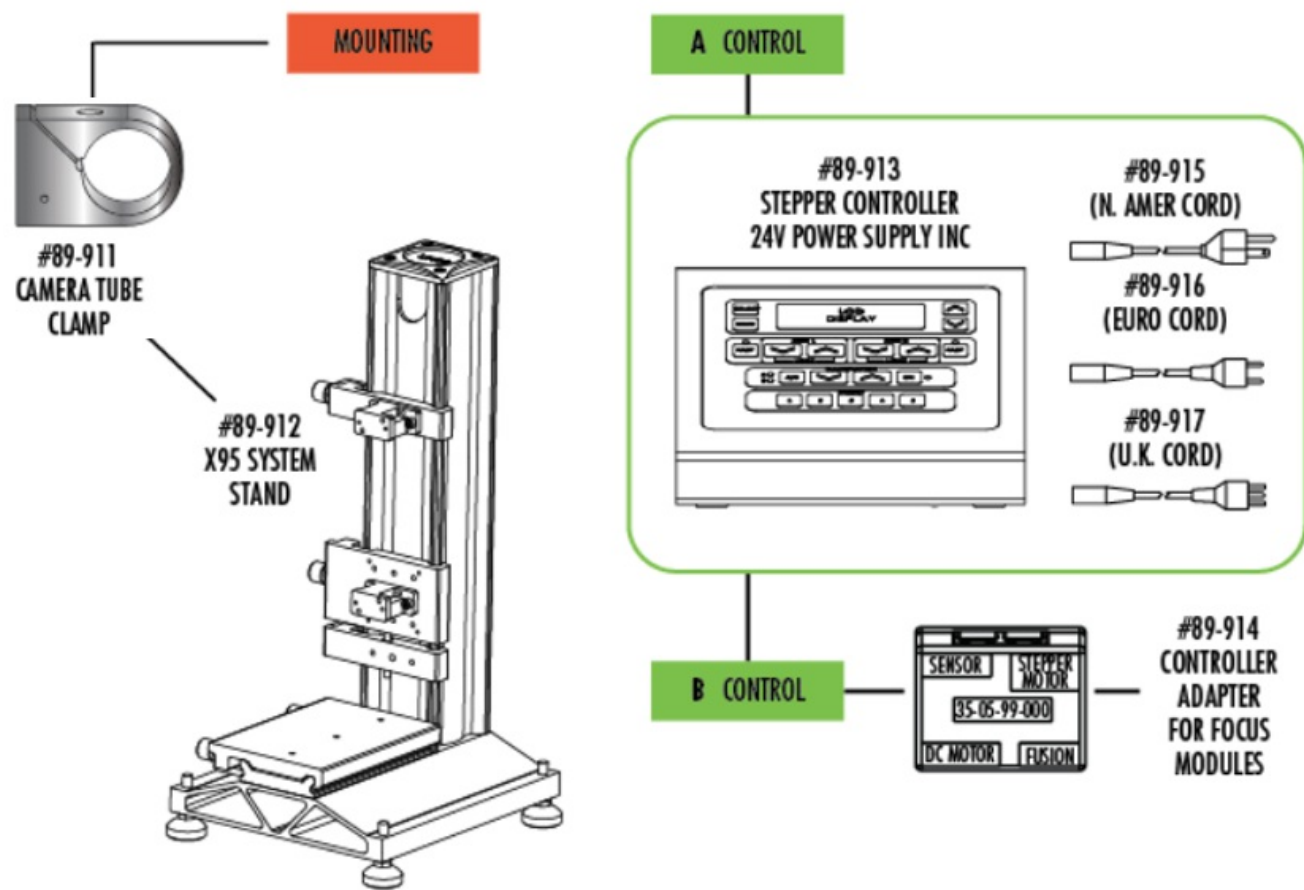

#89-901 2X\100FL

#89-902 3X\67FL

#89-903 4X\50FL

**ACCESSORIES**

#89-905 50/50 Cube

#89-906 Mirror Cube

#89-907 Mirror Cube Adapter

#89-910 In-Line Mount

#89-908 25.4mm Filter Holder

#89-884 Aperture Set

#89-909 Adjustable Iris

NOTE: Not Every Combination Will Present Desired Results