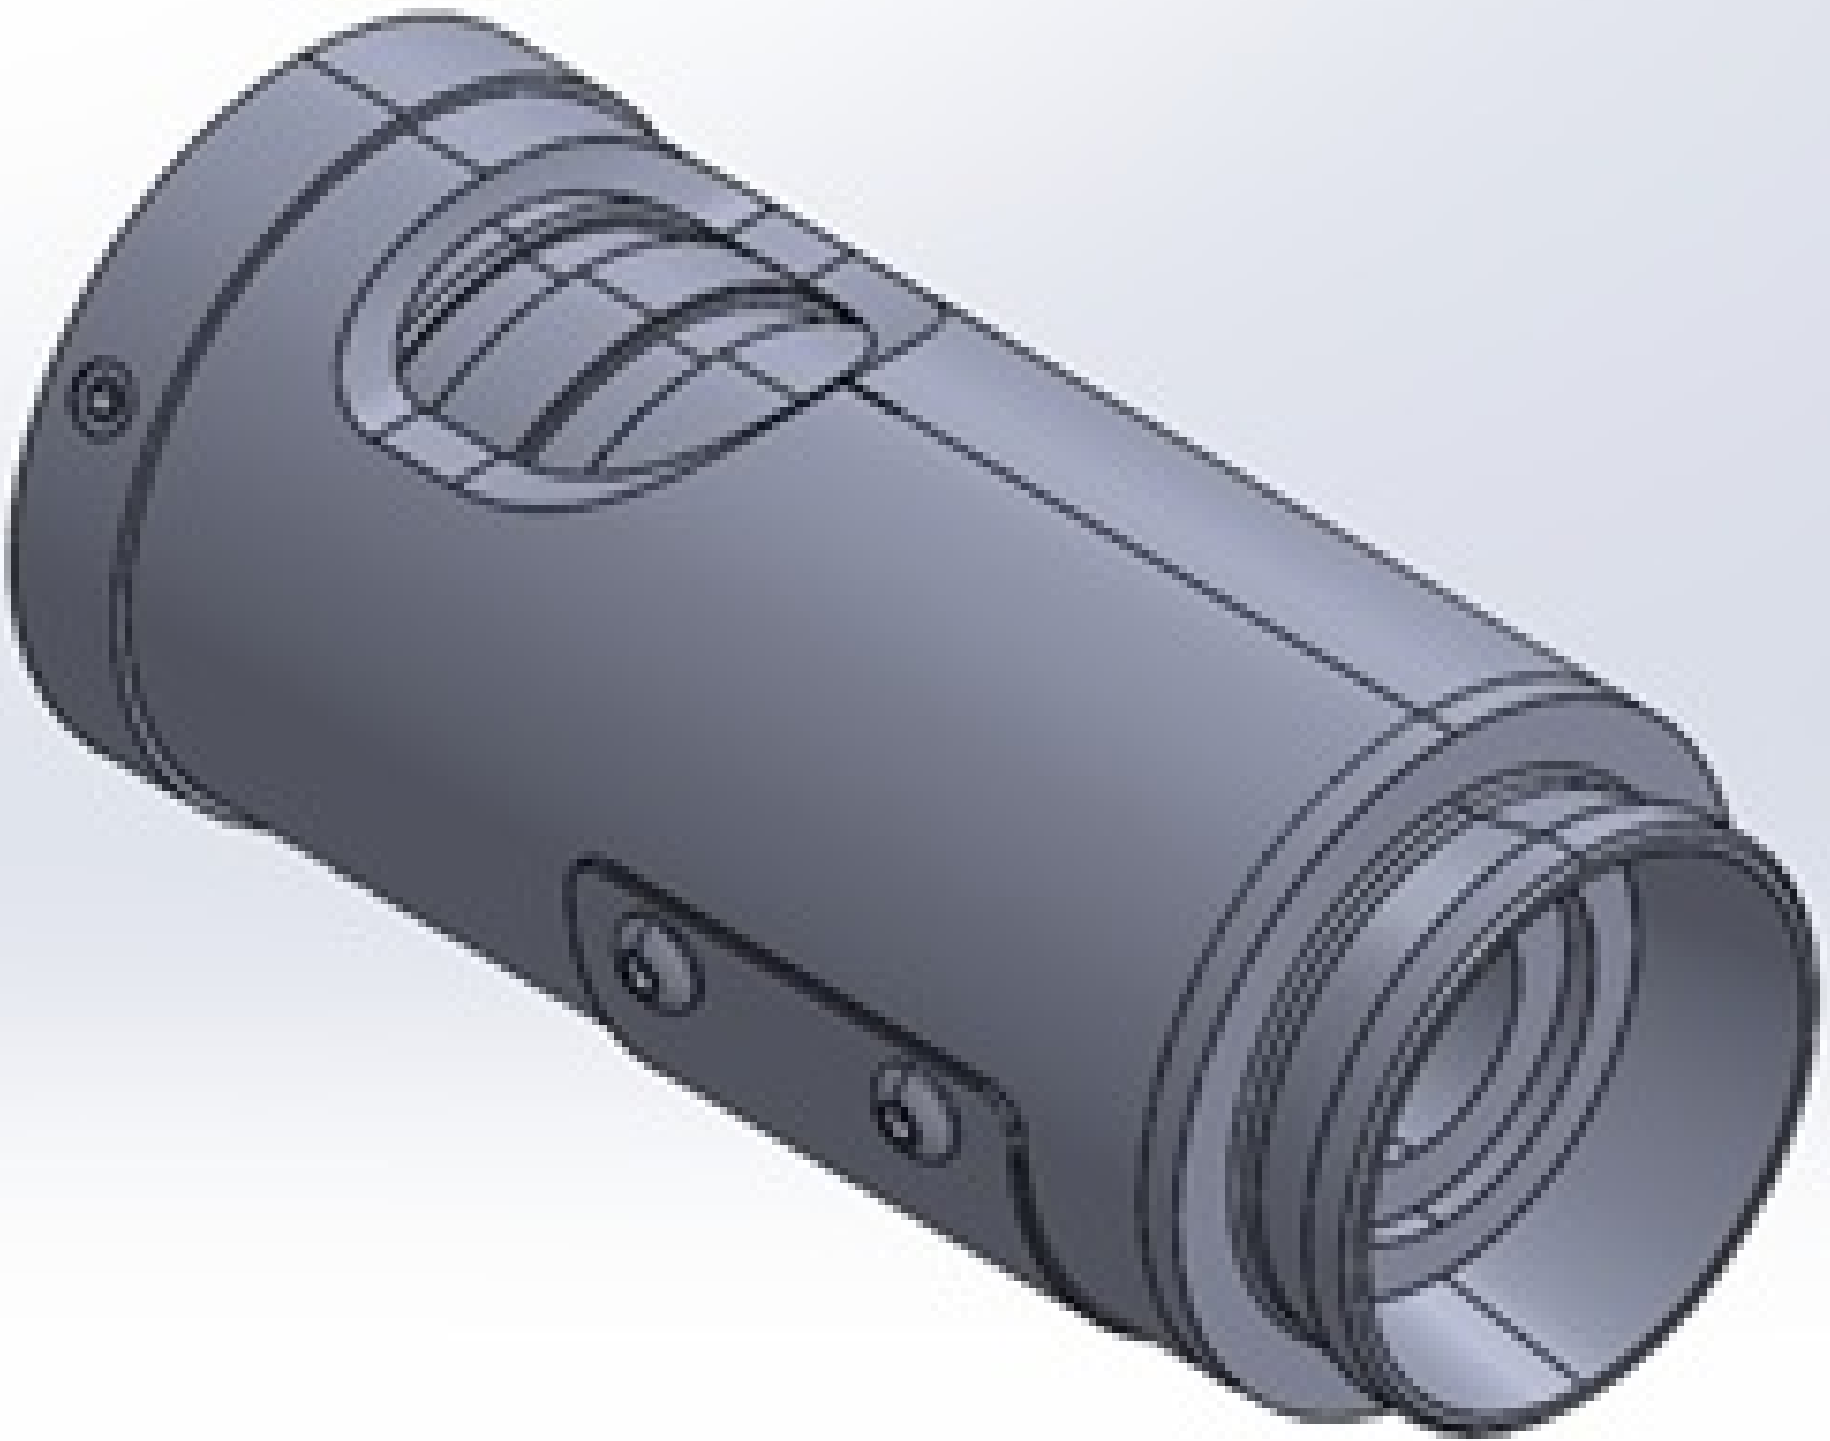

## 7X Zoom Module, Manual w/Detents

Stock **#89-879** **2 In Stock**

- 1 + £897.<sup>00</sup>

**ADD TO CART**

7X and 12.5X High Precision Zoom Lenses are modular lens systems that consist of a camera mount, camera tube, core module, lower function module, and lower lens. Added versatility is achieved by swapping out modules to change magnification, field of view, or the optical pathway. 7X and 12.5X High Precision Zoom Lenses are compatible with M26 x 36 TPI Mitutoyo-style objectives and with camera sensor coverages and mounts ranging from C-Mount to F-Mount and to 35mm DSLR cameras. 50/50 and 90° cubes are available to introduce right angle turns or to support multiple imaging paths. A motor controller for multi-axis zoom and focus functionality is also available and can be connected to USB, Ethernet, or RS-232/422/285 ports.