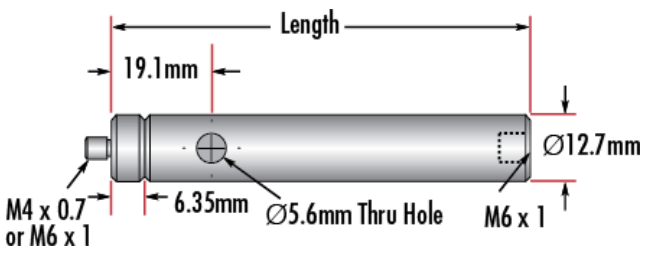

Product Downloads

General

Metric **Type:**

Note:
Adapter [#58-984](#) is included. Additional [thread adapters](#) available separately.

Physical & Mechanical Properties

76.20 **Length (mm):**

3.0	Length (inches):
12.70	Diameter (mm):
0.5	Diameter (inches):

Threading & Mounting

M4 x 0.7	Male Thread:
----------	--------------

Regulatory Compliance

Compliant	RoHS 2015:
View	Certificate of Conformance:
Compliant	REACH 241:

Product Details

- Male M4 x 0.7 or M6 x 1.0 Stud, Female M6 x 1.0 Base
- Posts Include Interchangeable Male Stud and Removable Base S.H.S.S.
- Available in Variety of Lengths
- [English Versions Also Available](#)

TECHSPEC® Metric Stainless Steel Mounting Posts include a 6.35mm long male thread stud adapter that is easily interchangeable with other adapters to ensure compatibility between these posts and any optical mount. Removing the included adapter reveals female M4 threads on the post. Each optical post also has a thru-hole to allow an Allen wrench or other tool to rotate the post easily. Thread values are laser engraved on each post for quick identification and integration. TECHSPEC Metric Stainless Steel Mounting Posts are offered in a variety of lengths. [English versions are also available for purchase.](#)

Technical Information

#68-231		
Stock No.	Description	Qty
#58-950	Steel Post, 25.4mm Length	1
#58-951	Steel Post, 38.1mm Length	1
#58-952	Steel Post, 50.8mm Length	2
#58-954	Steel Post, 76.2mm Length	2
#58-955	Steel Post, 101.6mm Length	2
#58-956	Steel Post, 152.4mm Length	1
#58-957	Steel Post, 203.2mm Length	1