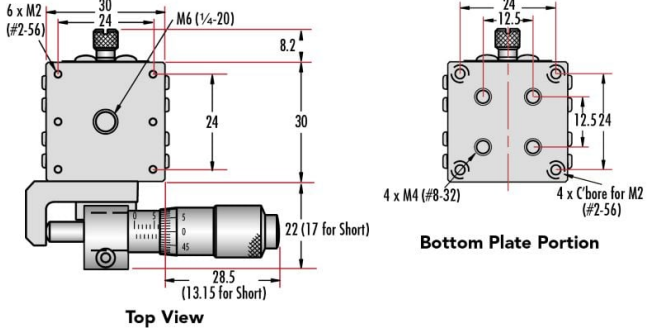

ⓘ Prices shown are exclusive of VAT/local taxes

Product Downloads

**General**

English **Type:**

**Physical & Mechanical Properties**

Linear (X) **Type of Movement:**

Crossed Roller Bearing **Guide System:**

**30mm Standard-Top Stages - Center Drive**

**30mm Standard-Top Stages - Side Drive**

**40mm Standard-Top Stages - Center Drive**

**40mm Standard-Top Stages - Side Drive**

**70mm Standard-Top Stages - Center Drive**

**70mm Standard-Top Stages - Side Drive**

**125mm Standard-Top Stages - Center Drive**

**125mm Standard-Top Stages - Side Drive**