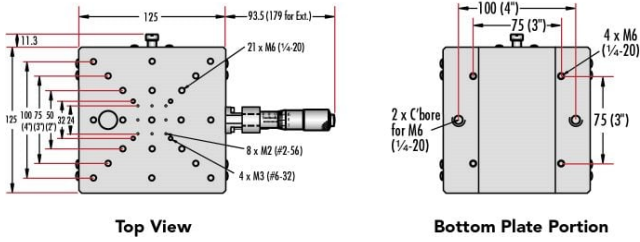

ⓘ Prices shown are exclusive of VAT/local taxes

Product Downloads

**General**

Metric Type:

**Physical & Mechanical Properties**

Linear (X) Type of Movement:

Crossed Roller Bearing Guide System:

**30mm Standard-Top Stages - Center Drive**

**30mm Standard-Top Stages - Side Drive**

**40mm Standard-Top Stages - Center Drive**

**40mm Standard-Top Stages - Side Drive**

**70mm Standard-Top Stages - Center Drive**

**70mm Standard-Top Stages - Side Drive**

**125mm Standard-Top Stages - Center Drive**

**125mm Standard-Top Stages - Side Drive**