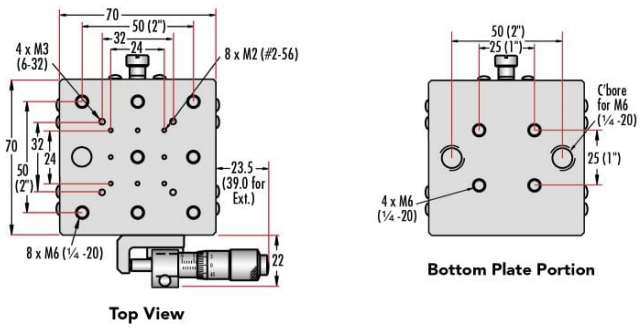

ⓘ Prices shown are exclusive of VAT/local taxes

Product Downloads

**General**

Metric Type:

**Physical & Mechanical Properties**

Linear (X) Type of Movement:

Crossed Roller Bearing Guide System:

**30mm Standard-Top Stages - Center Drive**

**30mm Standard-Top Stages - Side Drive**

**40mm Standard-Top Stages - Center Drive**

**40mm Standard-Top Stages - Side Drive**

**70mm Standard-Top Stages - Center Drive**

**70mm Standard-Top Stages - Side Drive**

**125mm Standard-Top Stages - Center Drive**

**125mm Standard-Top Stages - Side Drive**