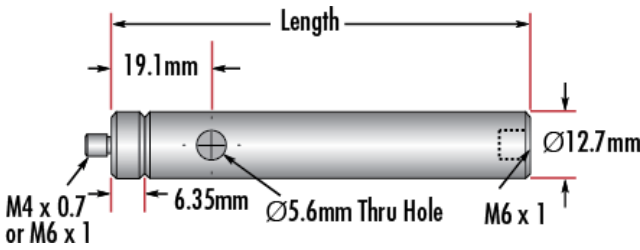

Product Downloads

General

Metric **Type:**

Note:
Adapter [#58-984](#) is included. Additional [thread adapters](#) available separately.

Physical & Mechanical Properties

Length (inches):
2.5

63.50	Length (mm):
0.5	Diameter (inches):
12.70	Diameter (mm):

Threading & Mounting

M4 x0.7	Male Thread:
---------	---------------------

Regulatory Compliance

Compliant	RoHS 2015:
View	Certificate of Conformance:
Compliant	REACH 241:

Product Details

- Male M4 x0.7 or M6 x1.0 Stud, Female M6 x1.0 Base
- Posts Include Interchangeable Male Stud and Removable Base S.H.S.S.
- Available in Variety of Lengths
- [English Versions Also Available](#)

TECHSPEC® Metric Stainless Steel Mounting Posts include a 6.35mm long male thread stud adapter that is easily interchangeable with other adapters to ensure compatibility between these posts and any optical mount. Removing the included adapter reveals female M4 threads on the post. Each optical post also has a thru-hole to allow an Allen wrench or other tool to rotate the post easily. Thread values are laser engraved on each post for quick identification and integration. TECHSPEC Metric Stainless Steel Mounting Posts are offered in a variety of lengths. [English versions are also available for purchase.](#)

Technical Information

#68-231		
Stock No.	Description	Qty
#58-950	Steel Post, 25.4mm Length	1
#58-951	Steel Post, 38.1mm Length	1
#58-952	Steel Post, 50.8mm Length	2
#58-954	Steel Post, 76.2mm Length	2
#58-955	Steel Post, 101.6mm Length	2
#58-956	Steel Post, 152.4mm Length	1
#58-957	Steel Post, 203.2mm Length	1