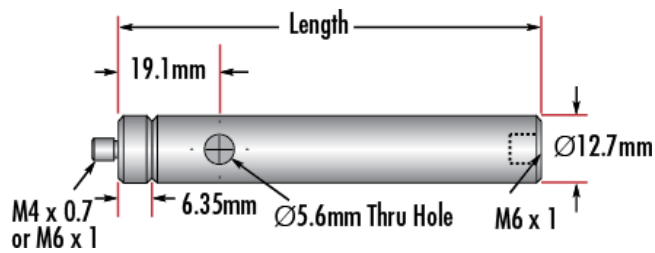

2.5

12.70 Diameter (mm):

0.5 Diameter (inches):

Threading & Mounting

M4 x0.7 Male Thread:

Regulatory Compliance

Compliant RoHS 2015:

View Certificate of Conformance:

Compliant REACH 241:

Product Details

- Male M4 x 0.7 or M6 x 1.0 Stud, Female M6 x 1.0 Base
- Posts Include Interchangeable Male Stud and Removable Base S.H.S.S.
- Available in Variety of Lengths
- [English Versions Also Available](#)

TECHSPEC® Metric Stainless Steel Mounting Posts include a 6.35mm long male thread stud adapter that is easily interchangeable with other adapters to ensure compatibility between these posts and any optical mount. Removing the included adapter reveals female M4 threads on the post. Each optical post also has a thru-hole to allow an Allen wrench or other tool to rotate the post easily. Thread values are laser engraved on each post for quick identification and integration. TECHSPEC Metric Stainless Steel Mounting Posts are offered in a variety of lengths. [English versions are also available for purchase.](#)

Technical Information

#68-231		
Stock No.	Description	Qty
#58-950	Steel Post, 25.4mm Length	1
#58-951	Steel Post, 38.1mm Length	1
#58-952	Steel Post, 50.8mm Length	2
#58-954	Steel Post, 76.2mm Length	2
#58-955	Steel Post, 101.6mm Length	2
#58-956	Steel Post, 152.4mm Length	1
#58-957	Steel Post, 203.2mm Length	1

#68-232		
Stock No.	Description	Qty
#59-757	Steel Post, 25.4mm Length	1
#59-758	Steel Post, 38.1mm Length	1
#59-759	Steel Post, 50.8mm Length	2
#59-761	Steel Post, 76.2mm Length	2
#59-762	Steel Post, 101.6mm Length	2
#59-763	Steel Post, 152.4mm Length	1
#59-764	Steel Post, 203.2mm Length	1