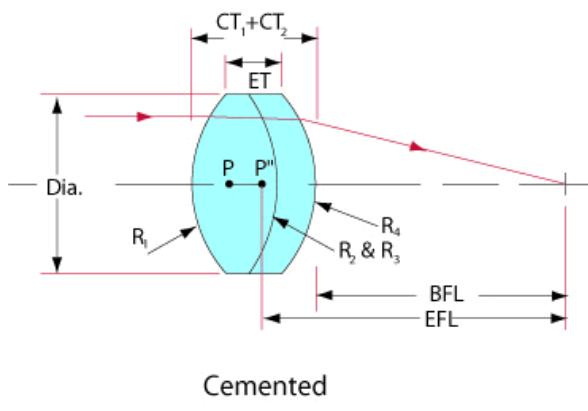

5.00	Centering (arcmin):
11.43	Center Thickness CT 1 (mm):
10.16	Center Thickness CT 2 (mm):
-680.72	Radius R₄ (mm):
19.11	Edge Thickness ET (mm):
Unmounted, Cemented	Construction:
Protective as needed	Bevel:

Optical Properties

486.30	Effective Focal Length EFL (mm):
±1	Focal Length Tolerance (%):
476.42	Back Focal Length BFL (mm):
587.6	Focal Length Specification Wavelength (nm):
290.86	Radius R₁ (mm):
-197.87	Radius R₂ (mm):
-197.87	Radius R₃ (mm):
N-BK7 / N-SF2	Substrate: ☐
60-40	Surface Quality:
7.7	f#:
0.06	Numerical Aperture NA:
MgF₂ (400-700nm)	Coating:
R_{avg} ≤ 1.75% @ 400 - 700nm	Coating Specification:
400 - 700	Wavelength Range (nm):

Regulatory Compliance

View	Certificate of Conformance:
Compliant	Reach 240:

Product Details

- Offered in Cemented or Air-Spaced Designs
- Mounted Versions Available for Easy Integration
- Feature MgF₂ Anti-Reflection Coating

TECHSPEC® Large Precision Achromatic Lenses offer near-diffraction limited performance across the designated wavelength range. These color-corrected achromatic lenses feature long focal lengths and are available in either cemented or air-spaced designs. The lenses have a MgF₂ anti-reflection coating and are available in diameters up to 140mm. TECHSPEC® Large Precision Achromatic Lenses, in the mounted version, feature a male mounting thread for easy integration into optical systems. Adhesive foil spacers and mounting instructions are included for unmounted, air-spaced achromatic lenses.

Technical Information

Coating Curves