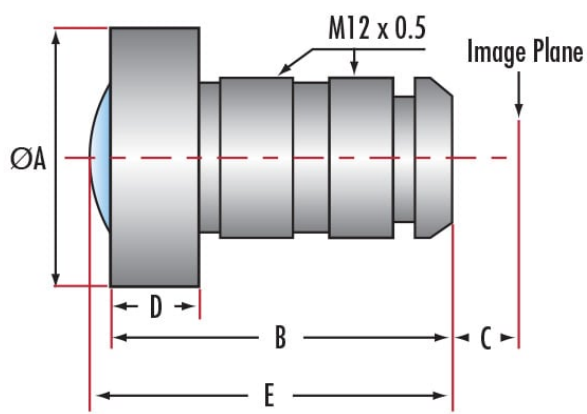

Infinite Conjugate M12 Imaging Lenses