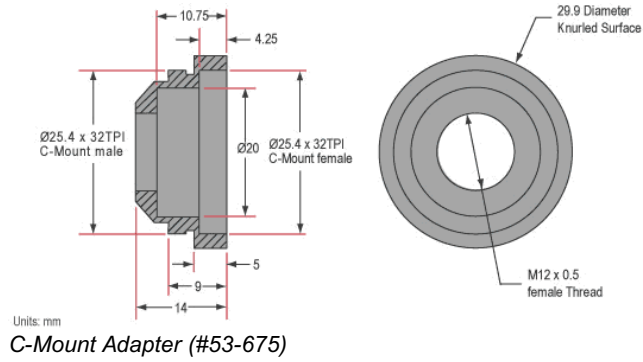

C-Mount Adapter (#53-675)

Stock #	Focal Length (mm)	Aperture (f/#)	A (mm)	B (mm)	C (mm)	D (mm)	E (mm)
#59-776	1.68	2.5	15.0	13.2	3.3	2.8	15.1
#56-774	1.74	2.8	21.0	19.61	3.33	3.2	N/A
#64-106	-	2.0	17.0	14.58	4.2	4.0	15.24
#55-569	2.1	2.0	17.0	18.3	4.8	3.7	19.4
#57-681	2.5	2.5	17.0	19.1	4.4	3.7	20.3
#55-570	2.9	2.0	15.0	17.4	5.2	5.8	17.8
#59-778	3.0	2.0	14.0	15.3	5.3	3.9	N/A
#57-684	6.05	1.8	15.0	15.6	8.0	6.0	N/A
#55-573	6.37	2.4	14.8	13.12	5.3	3.3	N/A
#55-574	8.0	2.5	15.0	13.5	5.8	3.0	N/A
#63-762	10.1	2.8	15.0	13.4	6.1	3.2	N/A
#65-251	10.4	2.8	14.0	8.93	6.4	4.0	N/A
#56-775	12.0	2.0	14.0	12.1	6.2	4.0	N/A
#64-108	16.0	2.0	14.0	14.4	8.0	4.5	N/A
#83-107	-	4.0	14.0	14.4	8.0	4.5	N/A
#56-776	25.0	2.5	25.0	23.2	8.1	6.7	N/A
#59-780	35.0	2.0	25.0	23.4	15.8*	6.0	N/A
#59-781	50.0	2.5	27.0	52.8	4.1	8.0	N/A

*Note: 35.0mm lens has a large flange focal length. Please make proper adjustments when mounting.
**#66-881, B(mm): 20.49
***#66-884, B(mm): 19.8, E(mm): 21

Stock #	Focal Length (mm)	Aperture (f/#)	A (mm)	B (mm)	C (mm)	D (mm)	E (mm)
#88-587	3.0	2.0	15.0	15.35	5.2	4	16
#88-588	3.5	2.5	15.0	15.4	6.9	4	N/A
#11-323	3.7	1.6	19	24.04	5.46	6.5	24.16
#11-324	4.0	1.8	20	23.8	5.01	7	24.72
#88-589	4.0	2.0	15.0	16.1	5.9	3.8	N/A
#88-590	4.3	2.0	22.0	20.96	5.5	6	21.93
#11-325	4.6	1.6	19	24.18	5.44	7	24.32
#88-591	4.6	2.0	12.0	13.1	1.9	6	N/A
#88-592	5.6	2.0	17.0	22.21	5.3	5	22.38
#89-750	6.0	2.0	14.0	15.1	6.7	3.93	N/A
#11-326	7.0	1.6	19	25.24	5.47	7.2	24.2
#89-751	8.0	2.0	15.0	14.4	6.8	4.5	N/A
#89-752	12.0	2.0	15.0	14.3	5.7	4.5	N/A