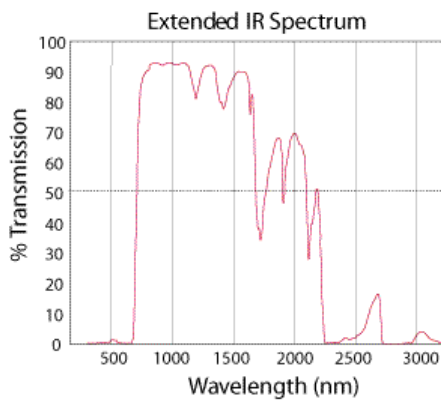

Optical Properties

Thermoset ADC (CR-39®)	Substrate: ☐
Uncoated	Coating:
Black	Color:
1.501 @ 20°C	Index of Refraction (n_d):
>90 (typical)	Transmission (%):
57.00	Abbe Number (v_d):

Material Properties

1.320 at 20°C	Density (g/cm³):

Environmental & Durability Factors

100 Continuous, 130 One Hour Max	Operating Temperature (°C):

Regulatory Compliance

Compliant	RoHS 2015:
View	Certificate of Conformance:
Compliant	Reach 242:

Product Details

- Lightweight Plastic
- Excellent Thermal and Chemical Resistance

Optical Cast Infrared (IR) Longpass Filters are ideal for blocking visible light while passing near infrared wavelengths. New plastic technology has produced filters with properties that can satisfy a variety of optical and environmental needs at half the weight of glass filters. Compared to similarly available transparent plastics, Thermoset ADC filters have the highest transmission and lowest haze, have at least 25-50 times greater abrasion resistance, and are resistant to all types of chemicals and solvents (acetone, acids, alkali, and alcohols). Optical Cast Infrared (IR) Longpass Filters have excellent thermal characteristics and are resistant to pits from hot sparks resulting from welding or grinding processes. The filters can also be easily drilled with high-speed carbide bits for all mounting types.

Technical Information

Compatible Mounts