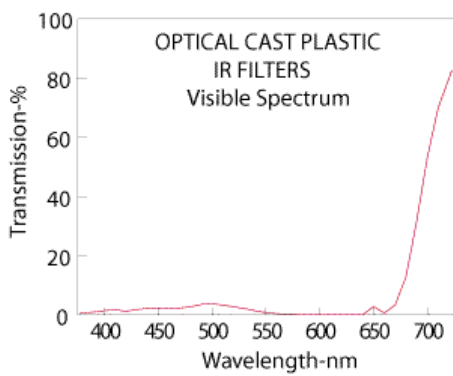

Optical Properties

Thermoset ADC (CR-39®)	Substrate: ☐
Uncoated	Coating:
Black	Color:
1.501 @ 20°C	Index of Refraction (n_d):
>90 (typical)	Transmission (%):
57.00	Abbe Number (v_d):

Material Properties

1.320 at 20°C	Density (g/cm³):

Environmental & Durability Factors

100 Continuous, 130 One Hour Max	Operating Temperature (°C):

Regulatory Compliance

Compliant	RoHS 2015:
View	Certificate of Conformance:
Compliant	Reach 242:

Product Details

- Lightweight Plastic
- Excellent Thermal and Chemical Resistance

Optical Cast Infrared (IR) Longpass Filters are ideal for blocking visible light while passing near infrared wavelengths. New plastic technology has produced filters with properties that can satisfy a variety of optical and environmental needs at half the weight of glass filters. Compared to similarly available transparent plastics, Thermoset ADC filters have the highest transmission and lowest haze, have at least 25-50 times greater abrasion resistance, and are resistant to all types of chemicals and solvents (acetone, acids, alkali, and alcohols). Optical Cast Infrared (IR) Longpass Filters have excellent thermal characteristics and are resistant to pits from hot sparks resulting from welding or grinding processes. The filters can also be easily drilled with high-speed carbide bits for all mounting types.

Technical Information

Compatible Mounts