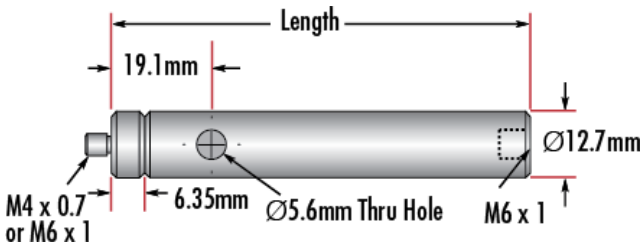

2.0

12.70 Diameter (mm):

0.5 Diameter (inches):

Threading & Mounting

Male Thread:

M6 x 1.0

Regulatory Compliance

Compliant RoHS 2015:

View Certificate of Conformance:

Compliant Reach 242:

Product Details

- Male M4 x 0.7 or M6 x 1.0 Stud, Female M6 x 1.0 Base
- Posts Include Interchangeable Male Stud and Removable Base S.H.S.S.
- Available in Variety of Lengths
- [English Versions Also Available](#)

TECHSPEC® Metric Stainless Steel Mounting Posts include a 6.35mm long male thread stud adapter that is easily interchangeable with other adapters to ensure compatibility between these posts and any optical mount. Removing the included adapter reveals female M4 threads on the post. Each optical post also has a thru-hole to allow an Allen wrench or other tool to rotate the post easily. Thread values are laser engraved on each post for quick identification and integration. TECHSPEC Metric Stainless Steel Mounting Posts are offered in a variety of lengths. [English versions are also available for purchase.](#)

Technical Information

#68-231		
Stock No.	Description	Qty
#58-950	Steel Post, 25.4mm Length	1
#58-951	Steel Post, 38.1mm Length	1
#58-952	Steel Post, 50.8mm Length	2
#58-954	Steel Post, 76.2mm Length	2
#58-955	Steel Post, 101.6mm Length	2
#58-956	Steel Post, 152.4mm Length	1
#58-957	Steel Post, 203.2mm Length	1

#68-232		
Stock No.	Description	Qty
#59-757	Steel Post, 25.4mm Length	1
#59-758	Steel Post, 38.1mm Length	1
#59-759	Steel Post, 50.8mm Length	2
#59-761	Steel Post, 76.2mm Length	2
#59-762	Steel Post, 101.6mm Length	2
#59-763	Steel Post, 152.4mm Length	1
#59-764	Steel Post, 203.2mm Length	1