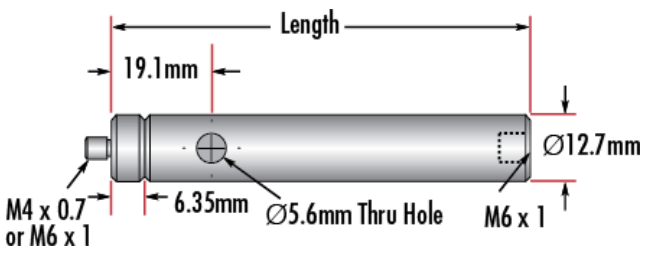

2.0	Length (inches):
12.70	Diameter (mm):
0.5	Diameter (inches):

Threading & Mounting

M4 x 0.7	Male Thread:

Regulatory Compliance

Compliant	RoHS 2015:
View	Certificate of Conformance:
Compliant	REACH 241:

Product Details

- Male M4 x 0.7 or M6 x 1.0 Stud, Female M6 x 1.0 Base
- Posts Include Interchangeable Male Stud and Removable Base S.H.S.S.
- Available in Variety of Lengths
- [English Versions Also Available](#)

TECHSPEC® Metric Stainless Steel Mounting Posts include a 6.35mm long male thread stud adapter that is easily interchangeable with other adapters to ensure compatibility between these posts and any optical mount. Removing the included adapter reveals female M4 threads on the post. Each optical post also has a thru-hole to allow an Allen wrench or other tool to rotate the post easily. Thread values are laser engraved on each post for quick identification and integration. TECHSPEC Metric Stainless Steel Mounting Posts are offered in a variety of lengths. [English versions are also available for purchase.](#)

Technical Information

Stock No.	Description	Qty
#58-950	Steel Post, 25.4mm Length	1
#58-951	Steel Post, 38.1mm Length	1
#58-952	Steel Post, 50.8mm Length	2
#58-954	Steel Post, 76.2mm Length	2
#58-955	Steel Post, 101.6mm Length	2
#58-956	Steel Post, 152.4mm Length	1
#58-957	Steel Post, 203.2mm Length	1

Stock No.	Description	Qty
#59-757	Steel Post, 25.4mm Length	1
#59-758	Steel Post, 38.1mm Length	1
#59-759	Steel Post, 50.8mm Length	2
#59-761	Steel Post, 76.2mm Length	2
#59-762	Steel Post, 101.6mm Length	2
#59-763	Steel Post, 152.4mm Length	1
#59-764	Steel Post, 203.2mm Length	1